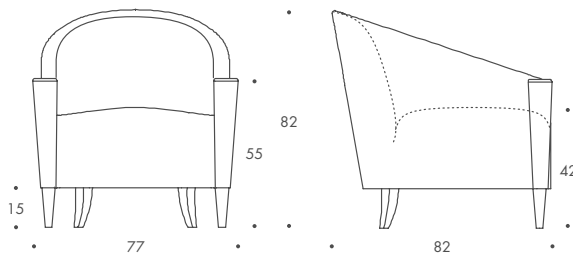

ST-GREC-CHA

GRECO

Seat Dimensions

ALL MODELS ARE FULLY CUSTOMISABLE IN A RANGE OF FABRICS, LEATHERS AND FINISHES.
CONTACT ONE OF OUR SALES ADVISORS TO DISCUSS YOUR REQUIREMENTS.
© THE SOFA AND CHAIR COMPANY LTD.

4-5 ROSLIN ROAD
LONDON W3 8DH
0208 993 4415
www.thesofaandchair.co.uk