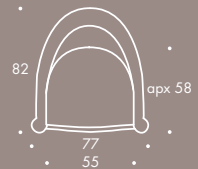

THE SOFA & CHAIR COMPANY
LONDON

ST-GREC-CHA

GRECO

Seat Dimensions

ALL MODELS ARE FULLY CUSTOMISABLE IN A RANGE OF FABRICS, LEATHERS AND FINISHES.
CONTACT ONE OF OUR SALES ADVISORS TO DISCUSS YOUR REQUIREMENTS.
© THE SOFA AND CHAIR COMPANY LTD.