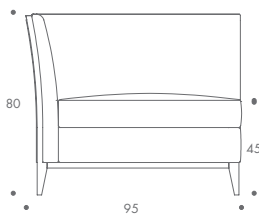

## KEATS SMALL

ST-KEAT-CHA-02  
LEFT-HAND SIDE FACING

ST-KEAT-CHA-01  
RIGHT-HAND SIDE FACING

## KEATS LARGE

ST-KEAT-CHA-04  
LEFT-HAND SIDE FACING

ST-KEAT-CHA-03  
RIGHT-HAND SIDE FACING

## KEATS

ST-KEAT-CHA-01	85 W x 75 D x 80 H
ST-KEAT-CHA-02	85 W x 75 D x 80 H
ST-KEAT-CHA-03	95 W x 85 D x 80 H
ST-KEAT-CHA-04	95 W x 85 D x 80 H

### Seat Dimensions