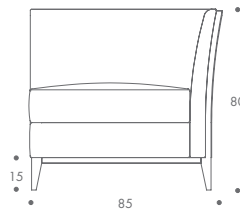

# KEATS

*Keats*

This chic corner chair makes a prestigious addition to any interior. The elegant design is further enhanced by the striking show wood detail to the back and base. The fixed seat is sprung for comfort and embellished with attractive piping detail. Keats works equally well as a standalone piece or as part of a pair.

## KEATS SMALL

ST-KEAT-CHA-02  
LEFT-HAND SIDE FACING

ST-KEAT-CHA-01  
RIGHT-HAND SIDE FACING

## KEATS

ST-KEAT-CHA-01	85 W x 75 D x 80 H
ST-KEAT-CHA-02	85 W x 75 D x 80 H
ST-KEAT-CHA-03	95 W x 85 D x 80 H
ST-KEAT-CHA-04	95 W x 85 D x 80 H

### Seat Dimensions