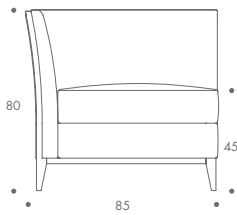

# KEATS

*Keats*

This chic corner chair makes a prestigious addition to any interior. The elegant design is further enhanced by the striking show wood detail to the back and base. The fixed seat is sprung for comfort and embellished with attractive piping detail. Keats works equally well as a standalone piece or as part of a pair.

## KEATS SMALL

ST-KEAT-CHA-02  
LEFT-HAND SIDE FACING

ST-KEAT-CHA-01  
RIGHT-HAND SIDE FACING

## KEATS

ST-KEAT-CHA-01	85 W x 75 D x 80 H
ST-KEAT-CHA-02	85 W x 75 D x 80 H
ST-KEAT-CHA-03	95 W x 85 D x 80 H
ST-KEAT-CHA-04	95 W x 85 D x 80 H

### Seat Dimensions