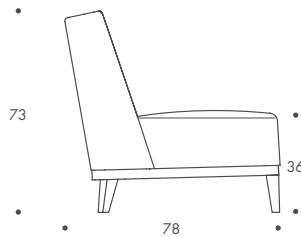

LISBON

Lisbon

Strikingly simple and unmistakably elegant, the highly successful Lisbon chair is ideal for the contemporary design enthusiast. The shallow curved back and fixed sprung seat lend it a chic form which is versatile enough to be placed anywhere in the room. The chair's simple lines are beautifully enhanced by subtle single seam stitching.

THE SOFA & CHAIR COMPANY
LONDON

ST-LISB-CHA

LISBON

Seat Dimensions