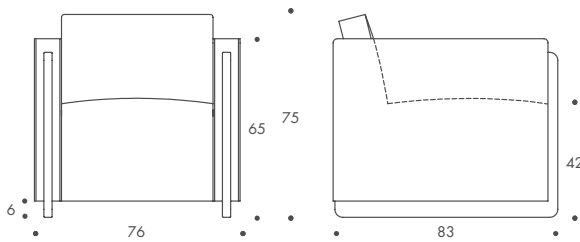

ST-MARC-CHA

MARCEL

Seat Dimensions

ALL MODELS ARE FULLY CUSTOMISABLE IN A RANGE OF FABRICS, LEATHERS AND FINISHES.
CONTACT ONE OF OUR SALES ADVISORS TO DISCUSS YOUR REQUIREMENTS.
© THE SOFA AND CHAIR COMPANY LTD.

4-5 ROSLIN ROAD
LONDON W3 8DH
0208 993 4415
www.thesofaandchair.co.uk