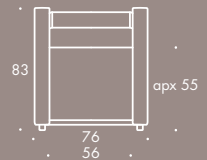

MARCEL

Seat Dimensions

ALL MODELS ARE FULLY CUSTOMISABLE IN A RANGE OF FABRICS, LEATHERS AND FINISHES.
CONTACT ONE OF OUR SALES ADVISORS TO DISCUSS YOUR REQUIREMENTS.
© THE SOFA AND CHAIR COMPANY LTD.

4-5 ROSLIN ROAD
LONDON W3 8DH
0208 993 4415
www.thesofaandchair.co.uk