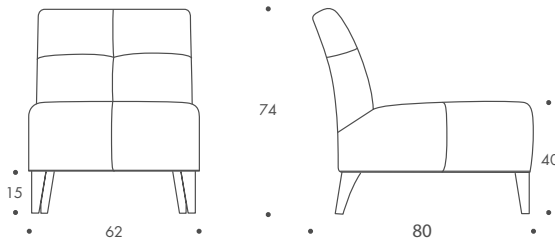

OCCASIONAL CHAIRS

NEVADA

Nevada

Deceptively simple yet timelessly elegant; the Nevada is a versatile design which sits well within both the modern and traditional interior. Simple lines are gracefully enhanced with detailed double cross seam stitching. The clean, modest design allows for a variety of upholstery options.

THE SOFA & CHAIR COMPANY
LONDON

ST-NEVA-CHA

NEVADA

Seat Dimensions

ALL MODELS ARE FULLY CUSTOMISABLE IN A RANGE OF FABRICS, LEATHERS AND FINISHES.
CONTACT ONE OF OUR SALES ADVISORS TO DISCUSS YOUR REQUIREMENTS.
© THE SOFA AND CHAIR COMPANY LTD.