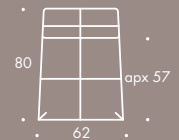

THE SOFA & CHAIR COMPANY
LONDON

ST-NEVA-CHA

NEVADA

Seat Dimensions

ALL MODELS ARE FULLY CUSTOMISABLE IN A RANGE OF FABRICS, LEATHERS AND FINISHES.
CONTACT ONE OF OUR SALES ADVISORS TO DISCUSS YOUR REQUIREMENTS.
© THE SOFA AND CHAIR COMPANY LTD.