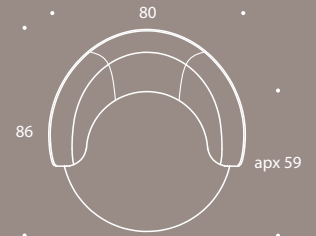

Seat Dimensions

ST-OLIV-CHA-01

ST-OLIV-CHA-02

ALL MODELS ARE FULLY CUSTOMISABLE IN A RANGE OF FABRICS, LEATHERS AND FINISHES.
CONTACT ONE OF OUR SALES ADVISORS TO DISCUSS YOUR REQUIREMENTS.

© THE SOFA AND CHAIR COMPANY LTD.