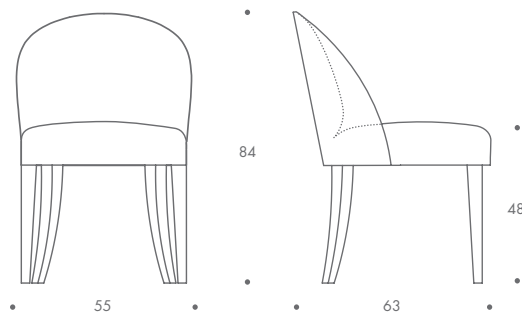

ALBERT

Albert

The smooth and stylish Albert dining chair has an elegantly curved back which provides superb lumbar support. Sumptuous layers of padding ensure a uniquely comfortable dining experience. Albert is *also available as a bar stool* and is at home in both the domestic and commercial setting.

THE SOFA & CHAIR COMPANY
LONDON

ST-ALBE-DIN

ALBERT

Seat Dimensions