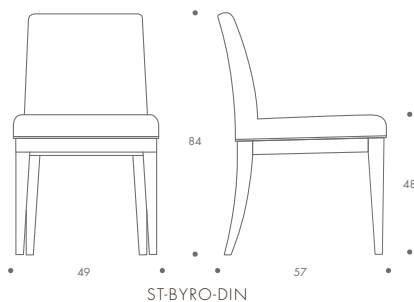

BYRON

Byron

Byron is a commanding dining chair with a contemporary appeal. Its lavish padding and elegant shape ensure an enjoyable sit and an elevated dining experience. The solid beech wood and show wood finish emanate quality and style. This chic chair sits well within both the commercial and domestic environment. It is also available as a dining bench and bar stool.

THE SOFA & CHAIR COMPANY
LONDON

BYRON

BYRON CARVER

BYRON

BYRON	49 W x 57 D x 84 H
BYRON CARVER	61 W x 63 D x 84 H

Seat Dimensions