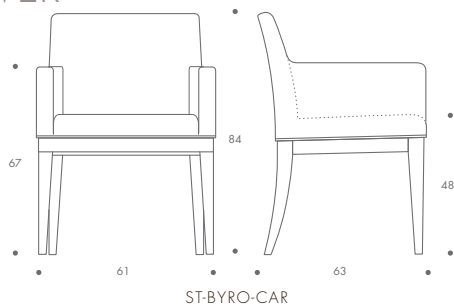

BYRON

Byron

Byron is a commanding dining chair with a contemporary appeal. Its lavish padding and elegant shape ensure an enjoyable sit and an elevated dining experience. The solid beech wood and show wood finish emanate quality and style. This chic chair sits well within both the commercial and domestic environment. It is also available as a dining bench and bar stool.

THE SOFA & CHAIR COMPANY
LONDON

BYRON

BYRON CARVER

BYRON

BYRON	49 W x 57 D x 84 H
BYRON CARVER	61 W x 63 D x 84 H

Seat Dimensions