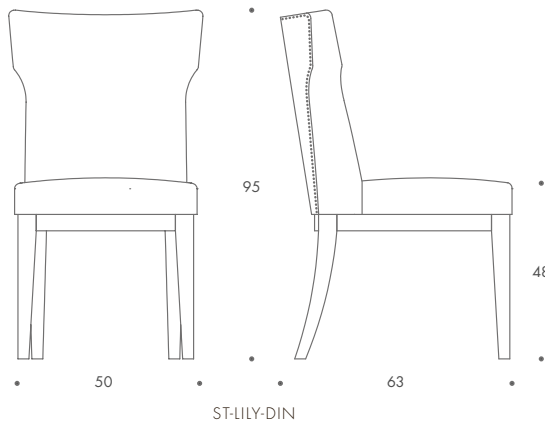

DINING CHAIRS

DAHLIA

Dahlia

Dahlia is a glamorous dining chair with a timeless appeal. The chic winged back and bordering studs form a distinctive piece of furniture that is both brazen and charming. A must have piece for the contemporary design enthusiast. Sumptuous layers of padding ensure optimal levels of comfort.

THE SOFA & CHAIR COMPANY
LONDON

DAHLIA

Seat Dimensions

ALL MODELS ARE FULLY CUSTOMISABLE IN A RANGE OF FABRICS, LEATHERS AND FINISHES.
CONTACT ONE OF OUR SALES ADVISORS TO DISCUSS YOUR REQUIREMENTS.
© THE SOFA AND CHAIR COMPANY LTD.

4-5 ROSLIN ROAD
LONDON W3 8DH
0208 993 4415
www.thesofaandchair.co.uk