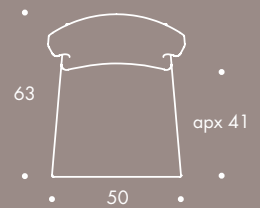

DAHLIA

Seat Dimensions

ALL MODELS ARE FULLY CUSTOMISABLE IN A RANGE OF FABRICS, LEATHERS AND FINISHES.
CONTACT ONE OF OUR SALES ADVISORS TO DISCUSS YOUR REQUIREMENTS.
© THE SOFA AND CHAIR COMPANY LTD.

4-5 ROSLIN ROAD
LONDON W3 8DH
0208 993 4415
www.thesofaandchair.co.uk