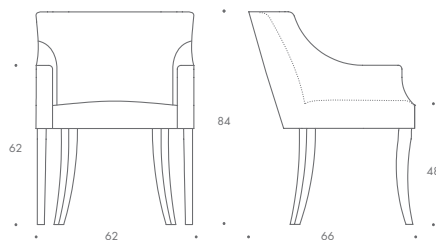

ELLIOT CARVER

ST-ELLI-CAR

ALL MODELS ARE FULLY CUSTOMISABLE IN A RANGE OF FABRICS, LEATHERS AND FINISHES.
CONTACT ONE OF OUR SALES ADVISORS TO DISCUSS YOUR REQUIREMENTS.
© THE SOFA AND CHAIR COMPANY LTD.

ELLIOT

ELLIOT	56 W x 66 D x 84 H
ELLIOT CARVER	62 W x 66 D x 84 H