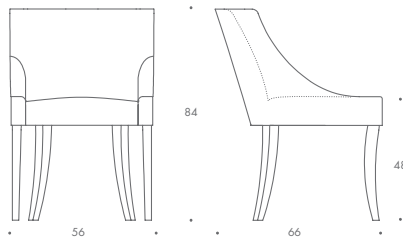

ELLIOT

ST-ELLI-DIN