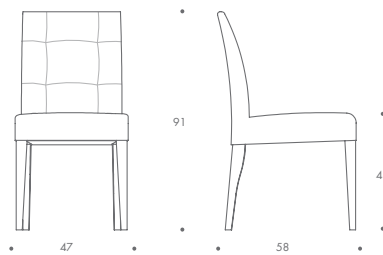

FRANCES

Frances

Frances is a beautifully proportioned chair with intricate detailing. The elegantly pulled back is delicately seamed for a pleasing design visual while ample layers of padding ensure a comfortable seating experience. This dining chair befits both a residential and commercial interior and is sure to create a quality dining experience.

THE SOFA & CHAIR COMPANY
LONDON

FRANCES

ST-FRAN-DIN

FRANCES CARVER

ST-FRAN-CAR

FRANCES

FRANCES 47 W x 58 D x 91 H
FRANCES CARVER 56 W x 61 D x 91 H

Seat Dimensions