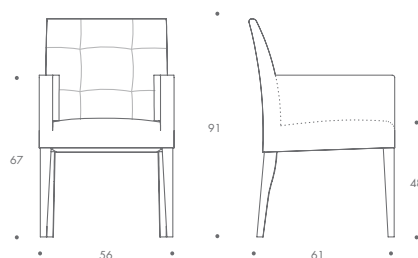

FRANCES

Frances

Frances is a beautifully proportioned chair with intricate detailing. The elegantly pulled back is delicately seamed for a pleasing design visual while ample layers of padding ensure a comfortable seating experience. This dining chair befits both a residential and commercial interior and is sure to create a quality dining experience.

THE SOFA & CHAIR COMPANY
LONDON

FRANCES

ST-FRAN-DIN

FRANCES CARVER

ST-FRAN-CAR

FRANCES

FRANCES 47 W x 58 D x 91 H
FRANCES CARVER 56 W x 61 D x 91 H

Seat Dimensions