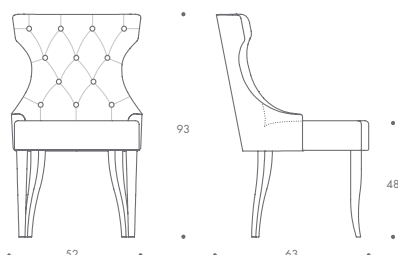

GUINEA

Guinea

The iconic Guinea dining chair is guaranteed to infuse a lasting element of prestige into any style of interior. With its elegantly shaped back, graceful arms and deep buttoning it makes a stunning addition to both the residential and commercial setting. The hardwood frame and plush padding ensure equal measures of durability and comfort.

THE SOFA & CHAIR COMPANY
LONDON

GUINEA

ST-GUIN-DIN

GUINEA CARVER

ST-GUIN-CAR

GUINEA

GUINEA	52 W x 63 D x 93 H
GUINEA CARVER	62 W x 67 D x 93 H

Seat Dimensions