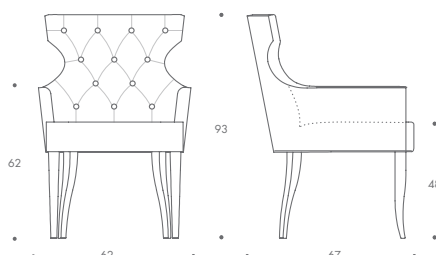

GUINEA

Guinea

The iconic Guinea dining chair is guaranteed to infuse a lasting element of prestige into any style of interior. With its elegantly shaped back, graceful arms and deep buttoning it makes a stunning addition to both the residential and commercial setting. The hardwood frame and plush padding ensure equal measures of durability and comfort.

THE SOFA & CHAIR COMPANY
LONDON

GUINEA

ST-GUIN-DIN

GUINEA CARVER

ST-GUIN-CAR

GUINEA

GUINEA	52 W x 63 D x 93 H
GUINEA CARVER	62 W x 67 D x 93 H

Seat Dimensions