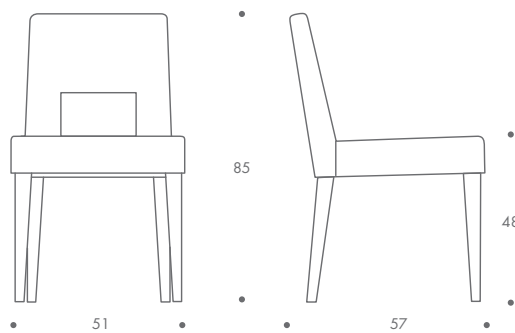

HUGO

Hugo

The Hugo is a distinctive looking chair that befits a contemporary interior with a lighter design visual. From the solid beech wood frame to the sleek finish, these chairs exude quality and style. Hugo is also available as a dining bench and bar stool and is at home in both the domestic and commercial setting.

THE SOFA & CHAIR COMPANY
LONDON

ST-HUGO-DIN

HUGO

Seat Dimensions