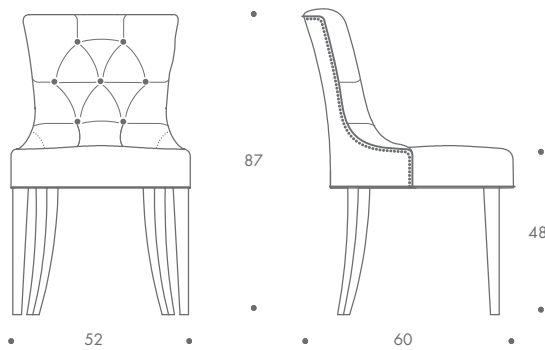

DINING CHAIRS

PORTER

Porter

Porter is a classically regal chair with a contemporary twist. Porter boasts a slender back detailed with pulled deep buttoning and seaming for a striking and prestigious look. A versatile piece, Porter can be upholstered in a variety of fabrics and is available with optional studding detail. A lavish piece of dining furniture suited to a number of interiors.

THE SOFA & CHAIR COMPANY
LONDON

ST-PORT-DIN

PORTER

Seat Dimensions

ALL MODELS ARE FULLY CUSTOMISABLE IN A RANGE OF FABRICS, LEATHERS AND FINISHES.
CONTACT ONE OF OUR SALES ADVISORS TO DISCUSS YOUR REQUIREMENTS.
© THE SOFA AND CHAIR COMPANY LTD.