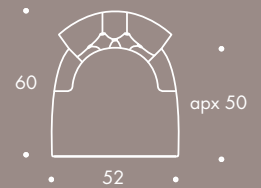

THE SOFA & CHAIR COMPANY
LONDON

ST-PORT-DIN

PORTER

Seat Dimensions

ALL MODELS ARE FULLY CUSTOMISABLE IN A RANGE OF FABRICS, LEATHERS AND FINISHES.
CONTACT ONE OF OUR SALES ADVISORS TO DISCUSS YOUR REQUIREMENTS.
© THE SOFA AND CHAIR COMPANY LTD.