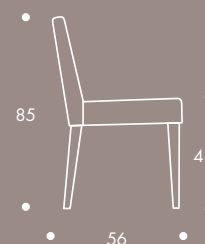

## HUGO BENCH

Hugo  
BENCH

The Hugo is a sleek and distinctive looking bench that befits a contemporary interior with a lighter design visual. From the solid beech wood frame to the glamorous show wood finish these chairs exude quality and style. Hugo is also available as a chair and bar stool and is at home in both the domestic and commercial setting.

## HUGO BENCH

ST-HUGO-BEN-01	120 W x 56 D x 85 H
ST-HUGO-BEN-02	140 W x 56 D x 85 H
ST-HUGO-BEN-03	160 W x 56 D x 85 H

*Seat Dimensions*

ST-HUGO-BEN-01

ST-HUGO-BEN-02

ST-HUGO-BEN-03