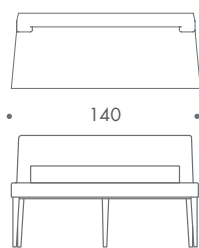

## HUGO BENCH

Hugo  
BENCH

The Hugo is a sleek and distinctive looking bench that befits a contemporary interior with a lighter design visual. From the solid beech wood frame to the glamorous show wood finish these chairs exude quality and style. Hugo is also available as a chair and bar stool and is at home in both the domestic and commercial setting.

## HUGO BENCH

ST-HUGO-BEN-01	120 W x 56 D x 85 H
ST-HUGO-BEN-02	140 W x 56 D x 85 H
ST-HUGO-BEN-03	160 W x 56 D x 85 H

*Seat Dimensions*

ST-HUGO-BEN-01

ST-HUGO-BEN-02

ST-HUGO-BEN-03