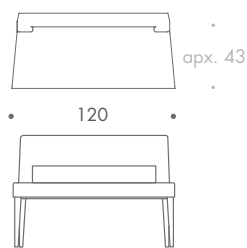

## HUGO BENCH

Hugo  
BENCH

The Hugo is a sleek and distinctive looking bench that befits a contemporary interior with a lighter design visual. From the solid beech wood frame to the glamorous show wood finish these chairs exude quality and style. Hugo is also available as a chair and bar stool and is at home in both the domestic and commercial setting.

## HUGO BENCH

ST-HUGO-BEN-01	120 W x 56 D x 85 H
ST-HUGO-BEN-02	140 W x 56 D x 85 H
ST-HUGO-BEN-03	160 W x 56 D x 85 H

*Seat Dimensions*

ST-HUGO-BEN-01

ST-HUGO-BEN-02

ST-HUGO-BEN-03