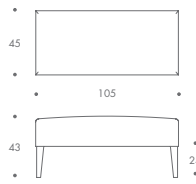

ST-CHE-S-STL-03