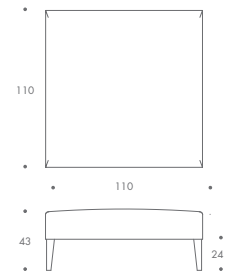

ST-CHE-S-STL-08

CHESTER

ST-CHE-S-STL-01	45 W x 35 D x 43 H
ST-CHE-S-STL-02	90 W x 45 D x 43 H
ST-CHE-S-STL-03	105 W x 45 D x 43 H
ST-CHE-S-STL-04	120 W x 45 D x 43 H
ST-CHE-S-STL-05	140 W x 45 D x 43 H
ST-CHE-S-STL-06	90 W x 90 D x 43 H
ST-CHE-S-STL-07	100 W x 100 D x 43 H
ST-CHE-S-STL-08	110 W x 110 D x 43 H