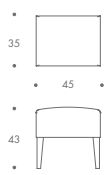

ST-CHE-S-STL-01