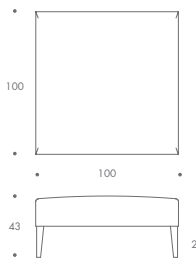

ST-CHE-S-STL-07