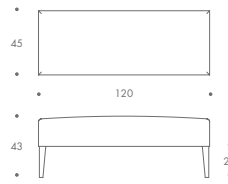

THE SOFA & CHAIR COMPANY
LONDON

ST-CHE-S-STL-01

ST-CHE-S-STL-02

ST-CHE-S-STL-03

ST-CHE-S-STL-04

ST-CHE-S-STL-05

ST-CHE-S-STL-06

ST-CHE-S-STL-07

ST-CHE-S-STL-08

CHESTER

ST-CHE-S-STL-01	45 W x 35 D x 43 H
ST-CHE-S-STL-02	90 W x 45 D x 43 H
ST-CHE-S-STL-03	105 W x 45 D x 43 H
ST-CHE-S-STL-04	120 W x 45 D x 43 H
ST-CHE-S-STL-05	140 W x 45 D x 43 H
ST-CHE-S-STL-06	90 W x 90 D x 43 H
ST-CHE-S-STL-07	100 W x 100 D x 43 H
ST-CHE-S-STL-08	110 W x 110 D x 43 H