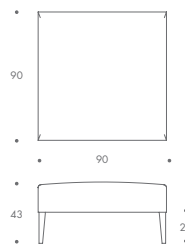

ST-CHE-S-STL-06