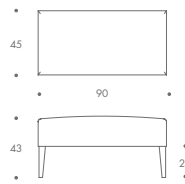

ST-CHE-S-STL-02