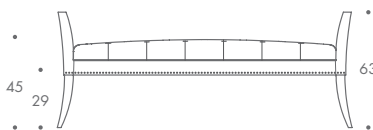

THE SOFA & CHAIR COMPANY
LONDON

ST-DEEN-BEN-01

ST-DEEN-BEN-02

ST-DEEN-BEN-03

ST-DEEN-BEN-04

DEENA

ST-DEEN-BEN-01	120 W x 45 D x 63 H
ST-DEEN-BEN-02	140 W x 45 D x 63 H
ST-DEEN-BEN-03	160 W x 50 D x 63 H
ST-DEEN-BEN-04	175 W x 55 D x 63 H