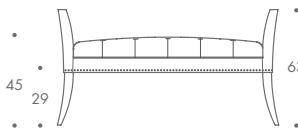

THE SOFA & CHAIR COMPANY
LONDON

ST-DEEN-BEN-01

ST-DEEN-BEN-02

ST-DEEN-BEN-03

ST-DEEN-BEN-04

DEENA

ST-DEEN-BEN-01	120 W x 45 D x 63 H
ST-DEEN-BEN-02	140 W x 45 D x 63 H
ST-DEEN-BEN-03	160 W x 50 D x 63 H
ST-DEEN-BEN-04	175 W x 55 D x 63 H