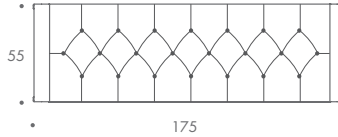

THE SOFA & CHAIR COMPANY
LONDON

ST-DEEN-BEN-01

ST-DEEN-BEN-02

ST-DEEN-BEN-03

ST-DEEN-BEN-04

DEENA

ST-DEEN-BEN-01	120 W x 45 D x 63 H
ST-DEEN-BEN-02	140 W x 45 D x 63 H
ST-DEEN-BEN-03	160 W x 50 D x 63 H
ST-DEEN-BEN-04	175 W x 55 D x 63 H