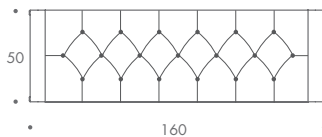

ST-DEEN-BEN-03