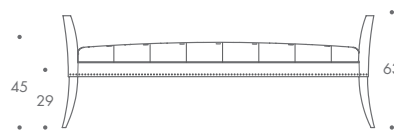

THE SOFA & CHAIR COMPANY
LONDON

ST-DEEN-BEN-01

ST-DEEN-BEN-02

ST-DEEN-BEN-03

ST-DEEN-BEN-04

DEENA

ST-DEEN-BEN-01	120 W x 45 D x 63 H
ST-DEEN-BEN-02	140 W x 45 D x 63 H
ST-DEEN-BEN-03	160 W x 50 D x 63 H
ST-DEEN-BEN-04	175 W x 55 D x 63 H