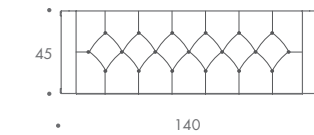

THE SOFA & CHAIR COMPANY
LONDON

ST-DEEN-BEN-01

ST-DEEN-BEN-02

ST-DEEN-BEN-03

ST-DEEN-BEN-04

DEENA

ST-DEEN-BEN-01	120 W x 45 D x 63 H
ST-DEEN-BEN-02	140 W x 45 D x 63 H
ST-DEEN-BEN-03	160 W x 50 D x 63 H
ST-DEEN-BEN-04	175 W x 55 D x 63 H