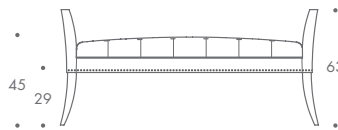

THE SOFA & CHAIR COMPANY
LONDON

ST-DEEN-BEN-01

ST-DEEN-BEN-02

ST-DEEN-BEN-03

ST-DEEN-BEN-04

DEENA

ST-DEEN-BEN-01	120 W x 45 D x 63 H
ST-DEEN-BEN-02	140 W x 45 D x 63 H
ST-DEEN-BEN-03	160 W x 50 D x 63 H
ST-DEEN-BEN-04	175 W x 55 D x 63 H