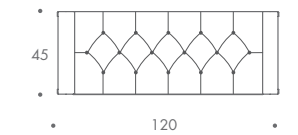

THE SOFA & CHAIR COMPANY
LONDON

ST-DEEN-BEN-01

ST-DEEN-BEN-02

ST-DEEN-BEN-03

ST-DEEN-BEN-04

DEENA

ST-DEEN-BEN-01	120 W x 45 D x 63 H
ST-DEEN-BEN-02	140 W x 45 D x 63 H
ST-DEEN-BEN-03	160 W x 50 D x 63 H
ST-DEEN-BEN-04	175 W x 55 D x 63 H