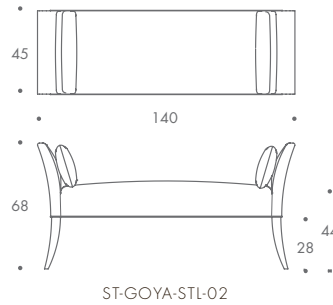

# GOYA

*Goya*

Soft sweeping lines and elegant curves define the chic Goya bench. Attractive piping detail, show wood legs and two plump arm cushions complement the slender design. Equally at home in the bedroom, hallway or lounge; *Goya is available in any size.*

## GOYA

STGOYA-STL-01 115 W x 45 D x 68 H  
STGOYA-STL-02 140 W x 45 D x 68 H