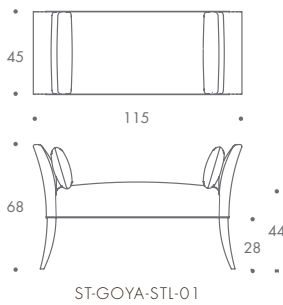

# GOYA

*Goya*

Soft sweeping lines and elegant curves define the chic Goya bench. Attractive piping detail, show wood legs and two plump arm cushions complement the slender design. Equally at home in the bedroom, hallway or lounge; *Goya is available in any size.*

## GOYA

STGOYA-STL-01 115 W x 45 D x 68 H  
STGOYA-STL-02 140 W x 45 D x 68 H