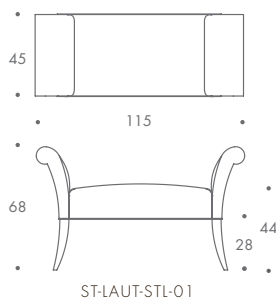

LAUTREC

Lautrec

A firm favourite with interior design specialists, Lautrec is a modern take on a traditional design. Smooth clean lines and piping detail are offset by signature scroll arms and elegant show wood legs; creating a striking form that befits both the classic and contemporary interior.

THE SOFA & CHAIR COMPANY
LONDON

LAUTREC

ST-LAUT-STL-01 115 W x 45 D x 68 H
ST-LAUT-STL-02 140 W x 45 D x 68 H