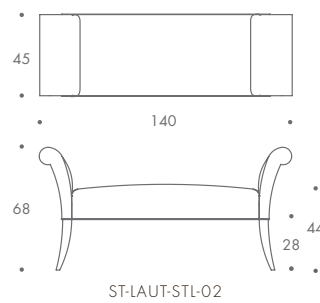

LAUTREC

Lautrec

A firm favourite with interior design specialists, Lautrec is a modern take on a traditional design. Smooth clean lines and piping detail are offset by signature scroll arms and elegant show wood legs; creating a striking form that befits both the classic and contemporary interior.

THE SOFA & CHAIR COMPANY
LONDON

LAUTREC

ST-LAUT-STL-01 115 W x 45 D x 68 H
ST-LAUT-STL-02 140 W x 45 D x 68 H