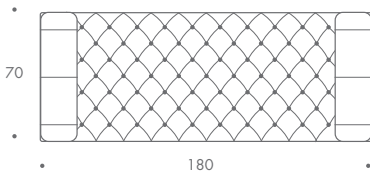

MILTON

Milton

Milton is a grand and opulent piece designed to impress. Deep buttoning and lavish bolster cushions adorn the seat, all of which are presented on elegant show wood legs. This versatile stool works well both as a standalone statement piece or as additional seating, looking ideal in the bedroom.

THE SOFA & CHAIR COMPANY
LONDON

ST-MILT-OTH-01

ST-MILT-OTH-02

ST-MILT-OTH-03

MILTON

- ST-MILT-OTH-01 140 W x 70 D x 61 H
- ST-MILT-OTH-02 160 W x 70 D x 61 H
- ST-MILT-OTH-03 180 W x 70 D x 61 H