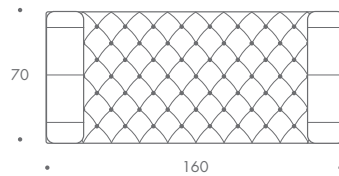

MILTON

Milton

Milton is a grand and opulent piece designed to impress. Deep buttoning and lavish bolster cushions adorn the seat, all of which are presented on elegant show wood legs. This versatile stool works well both as a standalone statement piece or as additional seating, looking ideal in the bedroom.

THE SOFA & CHAIR COMPANY
LONDON

ST-MILT-OTH-01

ST-MILT-OTH-02

ST-MILT-OTH-03

MILTON

- ST-MILT-OTH-01 140 W x 70 D x 61 H
- ST-MILT-OTH-02 160 W x 70 D x 61 H
- ST-MILT-OTH-03 180 W x 70 D x 61 H