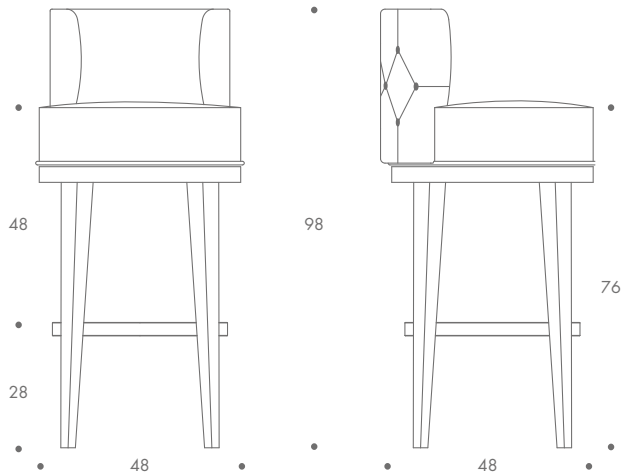

## *Seat Dimensions*

ST-OSCA-BAR-02

ALL MODELS ARE FULLY CUSTOMISABLE IN A RANGE OF FABRICS, LEATHERS AND FINISHES.  
CONTACT ONE OF OUR SALES ADVISORS TO DISCUSS YOUR REQUIREMENTS.

© THE SOFA AND CHAIR COMPANY LTD.