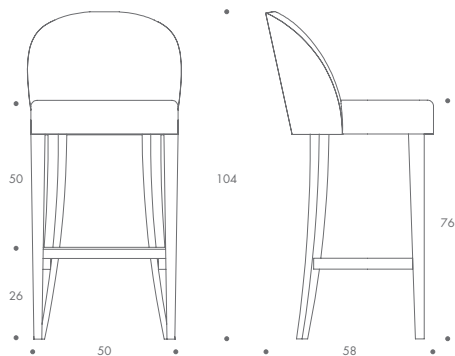

ST-ALBE-BAR-02

ALBERT

ST-ALBE-BAR-01	50 W x 58 D x 94 H
ST-ALBE-BAR-02	50 W x 58 D x 104 H

Seat Dimensions