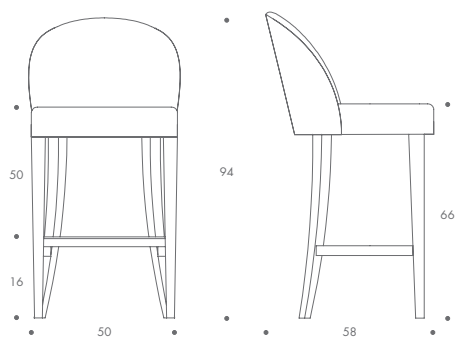

ST-ALBE-BAR-01