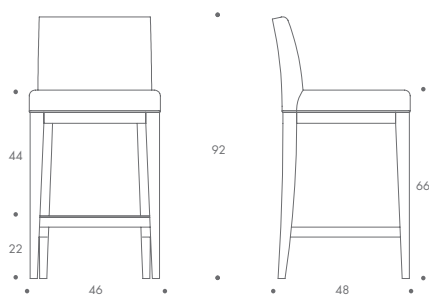

BYRON

Byron

Byron is a commanding bar stool with a contemporary appeal. Its lavish padding and chrome-finished footrest ensure an enjoyable sit and an elevated dining experience. The solid beech wood frame and show wood finish emanate quality and style. This chic stool sits well within both the commercial and domestic environment. It is also available as a dining bench and chair.

THE SOFA & CHAIR COMPANY
LONDON

ST-BYRO-BAR-01

ST-BYRO-BAR-02

BYRON

ST-BYRO-BAR-01	46 W x 48 D x 92 H
ST-BYRO-BAR-02	46 W x 48 D x 102 H

Seat Dimensions