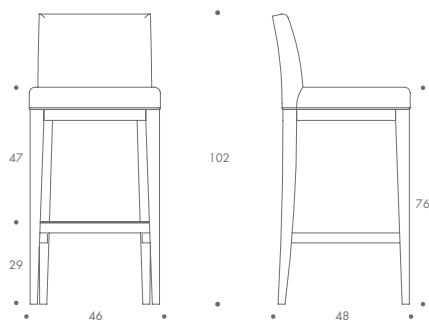

BYRON

Byron

Byron is a commanding bar stool with a contemporary appeal. Its lavish padding and chrome-finished footrest ensure an enjoyable sit and an elevated dining experience. The solid beech wood frame and show wood finish emanate quality and style. This chic stool sits well within both the commercial and domestic environment. It is also available as a dining bench and chair.

THE SOFA & CHAIR COMPANY
LONDON

ST-BYRO-BAR-01

ST-BYRO-BAR-02

BYRON

ST-BYRO-BAR-01	46 W x 48 D x 92 H
ST-BYRO-BAR-02	46 W x 48 D x 102 H

Seat Dimensions