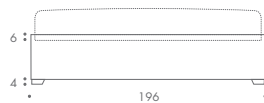

THE SOFA & CHAIR COMPANY
LONDON

mattress
190 x 90

SINGLE

mattress
190 x 120

SMALL DOUBLE

mattress
190 x 135

DOUBLE

mattress
200 x 150

KING

mattress
200 x 180

SUPER KING

EDELMAN

SINGLE	98 W x 196 D x 42 H
SMALL DOUBLE	127 W x 196 D x 42 H
DOUBLE	142 W x 196 D x 42 H
KING	157 W x 206 D x 42 H
SUPER KING	187 W x 206 D x 42 H

MATTRESS RECESSED BY 6 CM