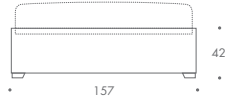

THE SOFA & CHAIR COMPANY
LONDON

mattress
190 x 90

SINGLE

mattress
190 x 120

SMALL DOUBLE

mattress
190 x 135

DOUBLE

mattress
200 x 150

KING

mattress
200 x 180

SUPER KING

EDELMAN

SINGLE	98 W x 196 D x 42 H
SMALL DOUBLE	127 W x 196 D x 42 H
DOUBLE	142 W x 196 D x 42 H
KING	157 W x 206 D x 42 H
SUPER KING	187 W x 206 D x 42 H

MATTRESS RECESSED BY 6 CM