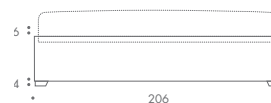

THE SOFA & CHAIR COMPANY
LONDON

mattress
190 x 90

SINGLE

mattress
190 x 120

SMALL DOUBLE

mattress
190 x 135

DOUBLE

mattress
200 x 150

KING

mattress
200 x 180

SUPER KING

EDELMAN

SINGLE	98 W x 196 D x 42 H
SMALL DOUBLE	127 W x 196 D x 42 H
DOUBLE	142 W x 196 D x 42 H
KING	157 W x 206 D x 42 H
SUPER KING	187 W x 206 D x 42 H

MATTRESS RECESSED BY 6 CM