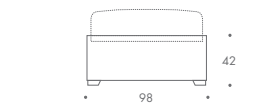

THE SOFA & CHAIR COMPANY
LONDON

mattress
190 x 90

SINGLE

mattress
190 x 120

SMALL DOUBLE

mattress
190 x 135

DOUBLE

mattress
200 x 150

KING

mattress
200 x 180

SUPER KING

EDELMAN

SINGLE	98 W x 196 D x 42 H
SMALL DOUBLE	127 W x 196 D x 42 H
DOUBLE	142 W x 196 D x 42 H
KING	157 W x 206 D x 42 H
SUPER KING	187 W x 206 D x 42 H

MATTRESS RECESSED BY 6 CM