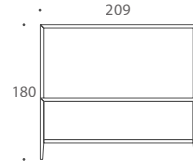

EDGWARE

SINGLE 01	99 W x 205 D x 130 H
SMALL DOUBLE 03	129 W x 205 D x 145 H
DOUBLE 05	144 W x 205 D x 155 H
KING 07	159 W x 215 D x 160 H
SUPER KING 09	189 W x 215 D x 165 H
EMPEROR 11	209 W x 215 D x 180 H

BEDS NOT SHOWN

SINGLE 02	99 W x 205 D x 155 H
SMALL DOUBLE 04	129 W x 205 D x 165 H
DOUBLE 06	144 W x 205 D x 180 H
KING 08	159 W x 215 D x 185 H
SUPER KING 10	189 W x 215 D x 205 H
EMPEROR 12	209 W x 215 D x 215 H

ALL MODELS ARE FULLY CUSTOMISABLE IN A RANGE OF FABRICS, LEATHERS AND FINISHES.
CONTACT ONE OF OUR SALES ADVISORS TO DISCUSS YOUR REQUIREMENTS.

© THE SOFA AND CHAIR COMPANY LTD.

4-5 ROSLIN ROAD
LONDON W3 8DH
0208 993 4415

www.thesofaandchair.co.uk