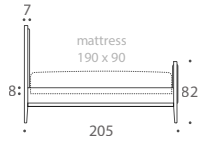

EDGWARE

SINGLE 01	99 W x 205 D x 130 H
SMALL DOUBLE 03	129 W x 205 D x 145 H
DOUBLE 05	144 W x 205 D x 155 H
KING 07	159 W x 215 D x 160 H
SUPER KING 09	189 W x 215 D x 165 H
EMPEROR 11	209 W x 215 D x 180 H

BEDS NOT SHOWN

SINGLE 02	99 W x 205 D x 155 H
SMALL DOUBLE 04	129 W x 205 D x 165 H
DOUBLE 06	144 W x 205 D x 180 H
KING 08	159 W x 215 D x 185 H
SUPER KING 10	189 W x 215 D x 205 H
EMPEROR 12	209 W x 215 D x 215 H

SINGLE 01

ALL MODELS ARE FULLY CUSTOMISABLE IN A RANGE OF FABRICS, LEATHERS AND FINISHES.
CONTACT ONE OF OUR SALES ADVISORS TO DISCUSS YOUR REQUIREMENTS.

© THE SOFA AND CHAIR COMPANY LTD.

4-5 ROSLIN ROAD
LONDON W3 8DH
0208 993 4415

www.thesofaandchair.co.uk