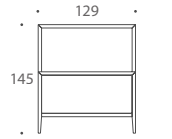

EDGWARE

SINGLE 01	99 W x 205 D x 130 H
SMALL DOUBLE 03	129 W x 205 D x 145 H
DOUBLE 05	144 W x 205 D x 155 H
KING 07	159 W x 215 D x 160 H
SUPER KING 09	189 W x 215 D x 165 H
EMPEROR 11	209 W x 215 D x 180 H

BEDS NOT SHOWN

SINGLE 02	99 W x 205 D x 155 H
SMALL DOUBLE 04	129 W x 205 D x 165 H
DOUBLE 06	144 W x 205 D x 180 H
KING 08	159 W x 215 D x 185 H
SUPER KING 10	189 W x 215 D x 205 H
EMPEROR 12	209 W x 215 D x 215 H

ALL MODELS ARE FULLY CUSTOMISABLE IN A RANGE OF FABRICS, LEATHERS AND FINISHES.
CONTACT ONE OF OUR SALES ADVISORS TO DISCUSS YOUR REQUIREMENTS.

© THE SOFA AND CHAIR COMPANY LTD.

4-5 ROSLIN ROAD
LONDON W3 8DH
0208 993 4415

www.thesofaandchair.co.uk