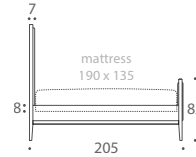

EDGWARE

SINGLE 01	99 W x 205 D x 130 H
SMALL DOUBLE 03	129 W x 205 D x 145 H
DOUBLE 05	144 W x 205 D x 155 H
KING 07	159 W x 215 D x 160 H
SUPER KING 09	189 W x 215 D x 165 H
EMPEROR 11	209 W x 215 D x 180 H

BEDS NOT SHOWN

SINGLE 02	99 W x 205 D x 155 H
SMALL DOUBLE 04	129 W x 205 D x 165 H
DOUBLE 06	144 W x 205 D x 180 H
KING 08	159 W x 215 D x 185 H
SUPER KING 10	189 W x 215 D x 205 H
EMPEROR 12	209 W x 215 D x 215 H

DOUBLE 05

ALL MODELS ARE FULLY CUSTOMISABLE IN A RANGE OF FABRICS, LEATHERS AND FINISHES.
CONTACT ONE OF OUR SALES ADVISORS TO DISCUSS YOUR REQUIREMENTS.

© THE SOFA AND CHAIR COMPANY LTD.

4-5 ROSLIN ROAD
LONDON W3 8DH
0208 993 4415

www.thesofaandchair.co.uk