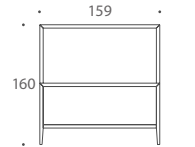

EDGWARE

SINGLE 01	99 W x 205 D x 130 H
SMALL DOUBLE 03	129 W x 205 D x 145 H
DOUBLE 05	144 W x 205 D x 155 H
KING 07	159 W x 215 D x 160 H
SUPER KING 09	189 W x 215 D x 165 H
EMPEROR 11	209 W x 215 D x 180 H

BEDS NOT SHOWN

SINGLE 02	99 W x 205 D x 155 H
SMALL DOUBLE 04	129 W x 205 D x 165 H
DOUBLE 06	144 W x 205 D x 180 H
KING 08	159 W x 215 D x 185 H
SUPER KING 10	189 W x 215 D x 205 H
EMPEROR 12	209 W x 215 D x 215 H

SINGLE 01

SMALL DOUBLE 03

DOUBLE 05

ALL MODELS ARE FULLY CUSTOMISABLE IN A RANGE OF FABRICS, LEATHERS AND FINISHES.
CONTACT ONE OF OUR SALES ADVISORS TO DISCUSS YOUR REQUIREMENTS.

© THE SOFA AND CHAIR COMPANY LTD.

4-5 ROSLIN ROAD
LONDON W3 8DH
0208 993 4415

www.thesofaandchair.co.uk