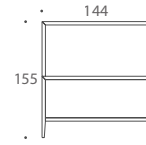

EDGWARE

SINGLE 01	99 W x 205 D x 130 H
SMALL DOUBLE 03	129 W x 205 D x 145 H
DOUBLE 05	144 W x 205 D x 155 H
KING 07	159 W x 215 D x 160 H
SUPER KING 09	189 W x 215 D x 165 H
EMPEROR 11	209 W x 215 D x 180 H

BEDS NOT SHOWN

SINGLE 02	99 W x 205 D x 155 H
SMALL DOUBLE 04	129 W x 205 D x 165 H
DOUBLE 06	144 W x 205 D x 180 H
KING 08	159 W x 215 D x 185 H
SUPER KING 10	189 W x 215 D x 205 H
EMPEROR 12	209 W x 215 D x 215 H

ALL MODELS ARE FULLY CUSTOMISABLE IN A RANGE OF FABRICS, LEATHERS AND FINISHES.
CONTACT ONE OF OUR SALES ADVISORS TO DISCUSS YOUR REQUIREMENTS.

© THE SOFA AND CHAIR COMPANY LTD.

4-5 ROSLIN ROAD
LONDON W3 8DH
0208 993 4415

www.thesofaandchair.co.uk