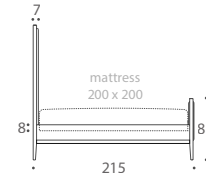

EMPEROR 11

ALL MODELS ARE FULLY CUSTOMISABLE IN A RANGE OF FABRICS, LEATHERS AND FINISHES.
CONTACT ONE OF OUR SALES ADVISORS TO DISCUSS YOUR REQUIREMENTS.

© THE SOFA AND CHAIR COMPANY LTD.

4-5 ROSLIN ROAD
LONDON W3 8DH
0208 993 4415

www.thesofaandchair.co.uk