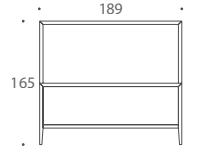

EDGWARE

SINGLE 01	99 W x 205 D x 130 H
SMALL DOUBLE 03	129 W x 205 D x 145 H
DOUBLE 05	144 W x 205 D x 155 H
KING 07	159 W x 215 D x 160 H
SUPER KING 09	189 W x 215 D x 165 H
EMPEROR 11	209 W x 215 D x 180 H

BEDS NOT SHOWN

SINGLE 02	99 W x 205 D x 155 H
SMALL DOUBLE 04	129 W x 205 D x 165 H
DOUBLE 06	144 W x 205 D x 180 H
KING 08	159 W x 215 D x 185 H
SUPER KING 10	189 W x 215 D x 205 H
EMPEROR 12	209 W x 215 D x 215 H

ALL MODELS ARE FULLY CUSTOMISABLE IN A RANGE OF FABRICS, LEATHERS AND FINISHES.
CONTACT ONE OF OUR SALES ADVISORS TO DISCUSS YOUR REQUIREMENTS.

© THE SOFA AND CHAIR COMPANY LTD.

4-5 ROSLIN ROAD
LONDON W3 8DH
0208 993 4415

www.thesofaandchair.co.uk