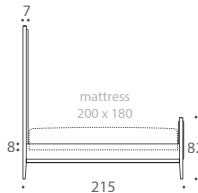

SUPER KING 09

ALL MODELS ARE FULLY CUSTOMISABLE IN A RANGE OF FABRICS, LEATHERS AND FINISHES.
CONTACT ONE OF OUR SALES ADVISORS TO DISCUSS YOUR REQUIREMENTS.

© THE SOFA AND CHAIR COMPANY LTD.

4-5 ROSLIN ROAD
LONDON W3 8DH
0208 993 4415

www.thesofaandchair.co.uk