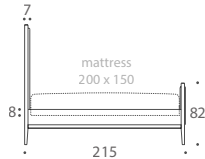

KING 07

ALL MODELS ARE FULLY CUSTOMISABLE IN A RANGE OF FABRICS, LEATHERS AND FINISHES.
CONTACT ONE OF OUR SALES ADVISORS TO DISCUSS YOUR REQUIREMENTS.

© THE SOFA AND CHAIR COMPANY LTD.

4-5 ROSLIN ROAD
LONDON W3 8DH
0208 993 4415

www.thesofaandchair.co.uk