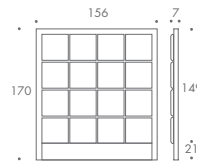

THE SOFA & CHAIR COMPANY
LONDON

SINGLE 01

SINGLE 02

SMALL DOUBLE 03

SMALL DOUBLE 04

DOUBLE 05

DOUBLE 06

KING 07

KING 08

SUPER KING 09

SUPER KING 10

KLEIN

SINGLE 01	97 W x 7 D x 81 H
SINGLE 02	97 W x 7 D x 109 H
SMALL DOUBLE 03	126 W x 7 D x 100 H
SMALL DOUBLE 04	126 W x 7 D x 138 H
DOUBLE 05	141 W x 7 D x 112 H
DOUBLE 06	141 W x 7 D x 155 H
KING 07	156 W x 7 D x 134 H
KING 08	156 W x 7 D x 170 H
SUPER KING 09	186 W x 7 D x 157 H
SUPER KING 10	186 W x 7 D x 200 H