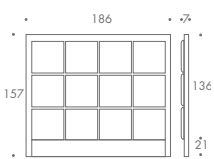

THE SOFA & CHAIR COMPANY
LONDON

SINGLE 01

SINGLE 02

SMALL DOUBLE 03

SMALL DOUBLE 04

DOUBLE 05

DOUBLE 06

KING 07

KING 08

SUPER KING 09

SUPER KING 10

KLEIN

SINGLE 01	97 W x 7 D x 81 H
SINGLE 02	97 W x 7 D x 109 H
SMALL DOUBLE 03	126 W x 7 D x 100 H
SMALL DOUBLE 04	126 W x 7 D x 138 H
DOUBLE 05	141 W x 7 D x 112 H
DOUBLE 06	141 W x 7 D x 155 H
KING 07	156 W x 7 D x 134 H
KING 08	156 W x 7 D x 170 H
SUPER KING 09	186 W x 7 D x 157 H
SUPER KING 10	186 W x 7 D x 200 H