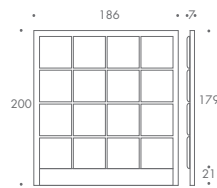

THE SOFA & CHAIR COMPANY
LONDON

SINGLE 01

SINGLE 02

SMALL DOUBLE 03

SMALL DOUBLE 04

DOUBLE 05

DOUBLE 06

KING 07

KING 08

SUPER KING 09

SUPER KING 10

KLEIN

SINGLE 01	97 W x 7 D x 81 H
SINGLE 02	97 W x 7 D x 109 H
SMALL DOUBLE 03	126 W x 7 D x 100 H
SMALL DOUBLE 04	126 W x 7 D x 138 H
DOUBLE 05	141 W x 7 D x 112 H
DOUBLE 06	141 W x 7 D x 155 H
KING 07	156 W x 7 D x 134 H
KING 08	156 W x 7 D x 170 H
SUPER KING 09	186 W x 7 D x 157 H
SUPER KING 10	186 W x 7 D x 200 H