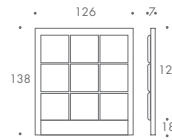

THE SOFA & CHAIR COMPANY
LONDON

SINGLE 01

SINGLE 02

SMALL DOUBLE 03

SMALL DOUBLE 04

DOUBLE 05

DOUBLE 06

KING 07

KING 08

SUPER KING 09

SUPER KING 10

KLEIN

SINGLE 01	97 W x 7 D x 81 H
SINGLE 02	97 W x 7 D x 109 H
SMALL DOUBLE 03	126 W x 7 D x 100 H
SMALL DOUBLE 04	126 W x 7 D x 138 H
DOUBLE 05	141 W x 7 D x 112 H
DOUBLE 06	141 W x 7 D x 155 H
KING 07	156 W x 7 D x 134 H
KING 08	156 W x 7 D x 170 H
SUPER KING 09	186 W x 7 D x 157 H
SUPER KING 10	186 W x 7 D x 200 H