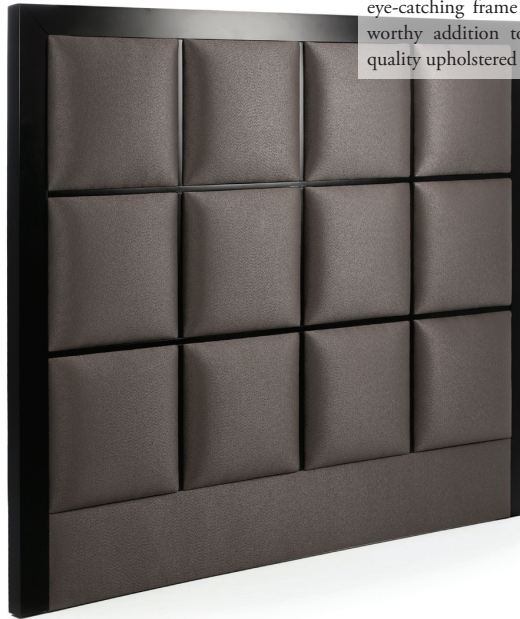

KLEIN

Klein

Klein is a luxurious contemporary design with an eye-catching frame and striking geometric pattern. A worthy addition to the sophisticated bedroom, this quality upholstered headboard *comes in a variety of sizes.*

THE SOFA & CHAIR COMPANY
LONDON

SINGLE 01

SINGLE 02

SMALL DOUBLE 03

SMALL DOUBLE 04

DOUBLE 05

DOUBLE 06

KING 07

KING 08

SUPER KING 09

SUPER KING 10

KLEIN

SINGLE 01	97 W x 7 D x 81 H
SINGLE 02	97 W x 7 D x 109 H
SMALL DOUBLE 03	126 W x 7 D x 100 H
SMALL DOUBLE 04	126 W x 7 D x 138 H
DOUBLE 05	141 W x 7 D x 112 H
DOUBLE 06	141 W x 7 D x 155 H
KING 07	156 W x 7 D x 134 H
KING 08	156 W x 7 D x 170 H
SUPER KING 09	186 W x 7 D x 157 H
SUPER KING 10	186 W x 7 D x 200 H