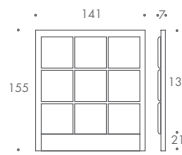

THE SOFA & CHAIR COMPANY
LONDON

SINGLE 01

SINGLE 02

SMALL DOUBLE 03

SMALL DOUBLE 04

DOUBLE 05

DOUBLE 06

KING 07

KING 08

SUPER KING 09

SUPER KING 10

KLEIN

SINGLE 01	97 W x 7 D x 81 H
SINGLE 02	97 W x 7 D x 109 H
SMALL DOUBLE 03	126 W x 7 D x 100 H
SMALL DOUBLE 04	126 W x 7 D x 138 H
DOUBLE 05	141 W x 7 D x 112 H
DOUBLE 06	141 W x 7 D x 155 H
KING 07	156 W x 7 D x 134 H
KING 08	156 W x 7 D x 170 H
SUPER KING 09	186 W x 7 D x 157 H
SUPER KING 10	186 W x 7 D x 200 H