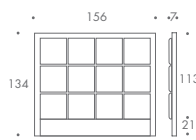

THE SOFA & CHAIR COMPANY
LONDON

SINGLE 01

SINGLE 02

SMALL DOUBLE 03

SMALL DOUBLE 04

DOUBLE 05

DOUBLE 06

KING 07

KING 08

SUPER KING 09

SUPER KING 10

KLEIN

SINGLE 01	97 W x 7 D x 81 H
SINGLE 02	97 W x 7 D x 109 H
SMALL DOUBLE 03	126 W x 7 D x 100 H
SMALL DOUBLE 04	126 W x 7 D x 138 H
DOUBLE 05	141 W x 7 D x 112 H
DOUBLE 06	141 W x 7 D x 155 H
KING 07	156 W x 7 D x 134 H
KING 08	156 W x 7 D x 170 H
SUPER KING 09	186 W x 7 D x 157 H
SUPER KING 10	186 W x 7 D x 200 H