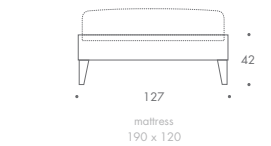

MAZZONI

Mazzoni

Mazzoni is a simple and chic bed base which can be upholstered in the fabric or leather of your choice. This design has long show wood legs which provide a more elegant feel. Mazzoni is the perfect addition to any style of bedroom and is compatible with most of our headboards. *Headboards to be wall-mounted, unless the bed is bespoke.*

THE SOFA & CHAIR COMPANY
LONDON

SINGLE

SMALL DOUBLE

DOUBLE

KING

SUPER KING

MAZZONI

SINGLE	98 W x 196 D x 42 H
SMALL DOUBLE	127 W x 196 D x 42 H
DOUBLE	142 W x 196 D x 42 H
KING	157 W x 206 D x 42 H
SUPER KING	187 W x 206 D x 42 H