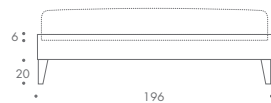

THE SOFA & CHAIR COMPANY
LONDON

SINGLE

SMALL DOUBLE

DOUBLE

KING

SUPER KING

MAZZONI

SINGLE	98 W x 196 D x 42 H
SMALL DOUBLE	127 W x 196 D x 42 H
DOUBLE	142 W x 196 D x 42 H
KING	157 W x 206 D x 42 H
SUPER KING	187 W x 206 D x 42 H