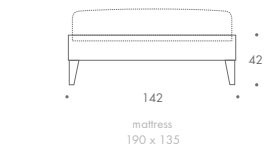

MAZZONI

Mazzoni

Mazzoni is a simple and chic bed base which can be upholstered in the fabric or leather of your choice. This design has long show wood legs which provide a more elegant feel. Mazzoni is the perfect addition to any style of bedroom and is compatible with most of our headboards. *Headboards to be wall-mounted, unless the bed is bespoke.*

THE SOFA & CHAIR COMPANY
LONDON

SINGLE

SMALL DOUBLE

DOUBLE

KING

SUPER KING

MAZZONI

SINGLE	98 W x 196 D x 42 H
SMALL DOUBLE	127 W x 196 D x 42 H
DOUBLE	142 W x 196 D x 42 H
KING	157 W x 206 D x 42 H
SUPER KING	187 W x 206 D x 42 H