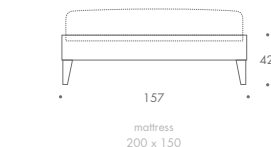

MAZZONI

Mazzoni

Mazzoni is a simple and chic bed base which can be upholstered in the fabric or leather of your choice. This design has long show wood legs which provide a more elegant feel. Mazzoni is the perfect addition to any style of bedroom and is compatible with most of our headboards. *Headboards to be wall-mounted, unless the bed is bespoke.*

THE SOFA & CHAIR COMPANY
LONDON

SINGLE

SMALL DOUBLE

DOUBLE

KING

SUPER KING

MAZZONI

SINGLE	98 W x 196 D x 42 H
SMALL DOUBLE	127 W x 196 D x 42 H
DOUBLE	142 W x 196 D x 42 H
KING	157 W x 206 D x 42 H
SUPER KING	187 W x 206 D x 42 H