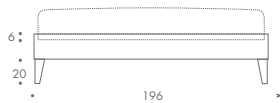

MAZZONI

Mazzoni

Mazzoni is a simple and chic bed base which can be upholstered in the fabric or leather of your choice. This design has long show wood legs which provide a more elegant feel. Mazzoni is the perfect addition to any style of bedroom and is compatible with most of our headboards. *Headboards to be wall-mounted, unless the bed is bespoke.*

THE SOFA & CHAIR COMPANY
LONDON

SINGLE

SMALL DOUBLE

DOUBLE

KING

SUPER KING

MAZZONI

SINGLE	98 W x 196 D x 42 H
SMALL DOUBLE	127 W x 196 D x 42 H
DOUBLE	142 W x 196 D x 42 H
KING	157 W x 206 D x 42 H
SUPER KING	187 W x 206 D x 42 H