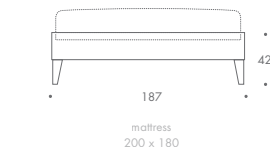

MAZZONI

Mazzoni

Mazzoni is a simple and chic bed base which can be upholstered in the fabric or leather of your choice. This design has long show wood legs which provide a more elegant feel. Mazzoni is the perfect addition to any style of bedroom and is compatible with most of our headboards. *Headboards to be wall-mounted, unless the bed is bespoke.*

THE SOFA & CHAIR COMPANY
LONDON

SINGLE

SMALL DOUBLE

DOUBLE

KING

SUPER KING

MAZZONI

SINGLE	98 W x 196 D x 42 H
SMALL DOUBLE	127 W x 196 D x 42 H
DOUBLE	142 W x 196 D x 42 H
KING	157 W x 206 D x 42 H
SUPER KING	187 W x 206 D x 42 H

MATTRESS RECESSED BY 6 CM

ALL MODELS ARE FULLY CUSTOMISABLE IN A RANGE OF FABRICS, LEATHERS AND FINISHES. CONTACT ONE OF OUR SALES ADVISORS TO DISCUSS YOUR REQUIREMENTS.

© THE SOFA AND CHAIR COMPANY LTD.