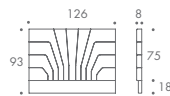

SINGLE DOUBLE