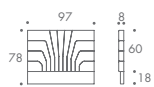

MERIDIAN

Meridian

This glamorous Art Deco style headboard makes a striking addition to the sophisticated bedroom. Bold geometric lines provide a commanding focal point while sumptuous layers of padding ensure comfort and support. This versatile piece sits well on a multitude of beds, including those from our collection. *Available in a range of sizes.*

THE SOFA & CHAIR COMPANY
LONDON

SINGLE

MERIDIAN

SINGLE	97 W x 8 D x 92 H
SINGLE DOUBLE	126 W x 8 D x 93 H
DOUBLE	141 W x 8 D x 101 H
KING	156 W x 8 D x 101 H
SUPER KING	186 W x 8 D x 121 H
KING 01	306 W x 8 D x 170 H
SUPER KING 02	336 W x 8 D x 170 H

ALL MODELS ARE FULLY CUSTOMISABLE IN A RANGE OF FABRICS, LEATHERS AND FINISHES. CONTACT ONE OF OUR SALES ADVISORS TO DISCUSS YOUR REQUIREMENTS.

© THE SOFA AND CHAIR COMPANY LTD.

4-5 ROSLIN ROAD
LONDON W3 8DH
0208 993 4415

www.thesofaandchair.co.uk