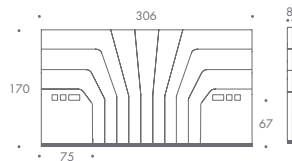

MERIDIAN

Meridian

This glamorous Art Deco style headboard makes a striking addition to the sophisticated bedroom. Bold geometric lines provide a commanding focal point while sumptuous layers of padding ensure comfort and support. This versatile piece sits well on a multitude of beds, including those from our collection. *Available in a range of sizes.*

THE SOFA & CHAIR COMPANY
LONDON

KING 01

MERIDIAN

SINGLE	97 W x 8 D x 92 H
SINGLE DOUBLE	126 W x 8 D x 93 H
DOUBLE	141 W x 8 D x 101 H
KING	156 W x 8 D x 101 H
SUPER KING	186 W x 8 D x 121 H
KING 01	306 W x 8 D x 170 H
SUPER KING 02	336 W x 8 D x 170 H

ALL MODELS ARE FULLY CUSTOMISABLE IN A RANGE OF FABRICS, LEATHERS AND FINISHES. CONTACT ONE OF OUR SALES ADVISORS TO DISCUSS YOUR REQUIREMENTS.

© THE SOFA AND CHAIR COMPANY LTD.

4-5 ROSLIN ROAD
LONDON W3 8DH
0208 993 4415

www.thesofaandchair.co.uk