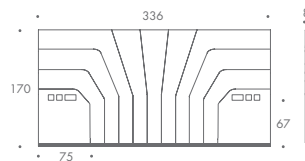

SUPER KING 02

MERIDIAN

SINGLE	97 W x 8 D x 92 H
SINGLE DOUBLE	126 W x 8 D x 93 H
DOUBLE	141 W x 8 D x 101 H
KING	156 W x 8 D x 101 H
SUPER KING	186 W x 8 D x 121 H
KING 01	306 W x 8 D x 170 H
SUPER KING 02	336 W x 8 D x 170 H

ALL MODELS ARE FULLY CUSTOMISABLE IN A RANGE OF FABRICS, LEATHERS AND FINISHES. CONTACT ONE OF OUR SALES ADVISORS TO DISCUSS YOUR REQUIREMENTS.

© THE SOFA AND CHAIR COMPANY LTD.

4-5 ROSLIN ROAD
LONDON W3 8DH
0208 993 4415

www.thesofaandchair.co.uk