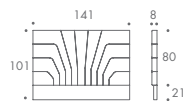

MERIDIAN

Meridian

This glamorous Art Deco style headboard makes a striking addition to the sophisticated bedroom. Bold geometric lines provide a commanding focal point while sumptuous layers of padding ensure comfort and support. This versatile piece sits well on a multitude of beds, including those from our collection. *Available in a range of sizes.*

THE SOFA & CHAIR COMPANY
LONDON

DOUBLE

MERIDIAN

SINGLE	97 W x 8 D x 92 H
SINGLE DOUBLE	126 W x 8 D x 93 H
DOUBLE	141 W x 8 D x 101 H
KING	156 W x 8 D x 101 H
SUPER KING	186 W x 8 D x 121 H
KING 01	306 W x 8 D x 170 H
SUPER KING 02	336 W x 8 D x 170 H

ALL MODELS ARE FULLY CUSTOMISABLE IN A RANGE OF FABRICS, LEATHERS AND FINISHES. CONTACT ONE OF OUR SALES ADVISORS TO DISCUSS YOUR REQUIREMENTS.

© THE SOFA AND CHAIR COMPANY LTD.

4-5 ROSLIN ROAD
LONDON W3 8DH
0208 993 4415

www.thesofaandchair.co.uk