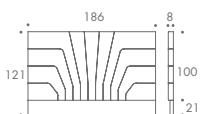

MERIDIAN

Meridian

This glamorous Art Deco style headboard makes a striking addition to the sophisticated bedroom. Bold geometric lines provide a commanding focal point while sumptuous layers of padding ensure comfort and support. This versatile piece sits well on a multitude of beds, including those from our collection. *Available in a range of sizes.*

THE SOFA & CHAIR COMPANY
LONDON

SUPER KING

MERIDIAN

SINGLE	97 W x 8 D x 92 H
SINGLE DOUBLE	126 W x 8 D x 93 H
DOUBLE	141 W x 8 D x 101 H
KING	156 W x 8 D x 101 H
SUPER KING	186 W x 8 D x 121 H
KING 01	306 W x 8 D x 170 H
SUPER KING 02	336 W x 8 D x 170 H

ALL MODELS ARE FULLY CUSTOMISABLE IN A RANGE OF FABRICS, LEATHERS AND FINISHES. CONTACT ONE OF OUR SALES ADVISORS TO DISCUSS YOUR REQUIREMENTS.

© THE SOFA AND CHAIR COMPANY LTD.

4-5 ROSLIN ROAD
LONDON W3 8DH
0208 993 4415

www.thesofaandchair.co.uk