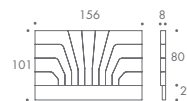

MERIDIAN

Meridian

This glamorous Art Deco style headboard makes a striking addition to the sophisticated bedroom. Bold geometric lines provide a commanding focal point while sumptuous layers of padding ensure comfort and support. This versatile piece sits well on a multitude of beds, including those from our collection. *Available in a range of sizes.*

THE SOFA & CHAIR COMPANY
LONDON

KING

MERIDIAN

SINGLE	97 W x 8 D x 92 H
SINGLE DOUBLE	126 W x 8 D x 93 H
DOUBLE	141 W x 8 D x 101 H
KING	156 W x 8 D x 101 H
SUPER KING	186 W x 8 D x 121 H
KING 01	306 W x 8 D x 170 H
SUPER KING 02	336 W x 8 D x 170 H

ALL MODELS ARE FULLY CUSTOMISABLE IN A RANGE OF FABRICS, LEATHERS AND FINISHES. CONTACT ONE OF OUR SALES ADVISORS TO DISCUSS YOUR REQUIREMENTS.

© THE SOFA AND CHAIR COMPANY LTD.

4-5 ROSLIN ROAD
LONDON W3 8DH
0208 993 4415

www.thesofaandchair.co.uk