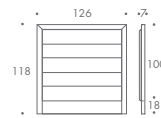

THE SOFA & CHAIR COMPANY
LONDON

SINGLE 01

SINGLE 02

SMALL DOUBLE 03

SMALL DOUBLE 04

DOUBLE 05

DOUBLE 06

DOUBLE 07

KING 08

KING 09

KING 10

SUPER KING 11

SUPER KING 12

SUPER KING 13

MIRO

SINGLE 01	97 W x 7 D x 83 H
SINGLE 02	97 W x 7 D x 108 H
SMALL DOUBLE 03	126 W x 7 D x 98 H
SMALL DOUBLE 04	126 W x 7 D x 118 H
DOUBLE 05	141 W x 7 D x 101 H
DOUBLE 06	141 W x 7 D x 121 H
DOUBLE 07	141 W x 7 D x 141 H
KING 08	156 W x 7 D x 101 H
KING 09	156 W x 7 D x 121 H
KING 10	156 W x 7 D x 141 H
SUPER KING 11	186 W x 7 D x 121 H
SUPER KING 12	186 W x 7 D x 141 H
SUPER KING 13	186 W x 7 D x 161 H