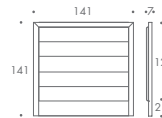

MIRO

Miro

This modern design with its stunning show wood frame incorporates plush horizontal flutes of padding to add an element of depth and luxury to your bedroom. An opulent piece, Miro creates a commanding focal point for your bedroom. *This headboard comes in a variety of sizes.*

THE SOFA & CHAIR COMPANY
LONDON

DOUBLE 07

MIRO

SINGLE 01	97 W x 7 D x 83 H
SINGLE 02	97 W x 7 D x 108 H
SMALL DOUBLE 03	126 W x 7 D x 98 H
SMALL DOUBLE 04	126 W x 7 D x 118 H
DOUBLE 05	141 W x 7 D x 101 H
DOUBLE 06	141 W x 7 D x 121 H
DOUBLE 07	141 W x 7 D x 141 H
KING 08	156 W x 7 D x 101 H
KING 09	156 W x 7 D x 121 H
KING 10	156 W x 7 D x 141 H
SUPER KING 11	186 W x 7 D x 121 H
SUPER KING 12	186 W x 7 D x 141 H
SUPER KING 13	186 W x 7 D x 161 H

ALL MODELS ARE FULLY CUSTOMISABLE IN A RANGE OF FABRICS, LEATHERS AND FINISHES. CONTACT ONE OF OUR SALES ADVISORS TO DISCUSS YOUR REQUIREMENTS.

© THE SOFA AND CHAIR COMPANY LTD.

4-5 ROSLIN ROAD
LONDON W3 8DH
0208 993 4415

www.thesofaandchair.co.uk