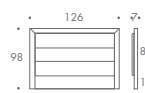

SMALL DOUBLE 03