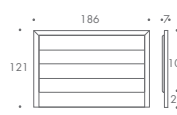

THE SOFA & CHAIR COMPANY
LONDON

SINGLE 01

SINGLE 02

SMALL DOUBLE 03

SMALL DOUBLE 04

DOUBLE 05

DOUBLE 06

DOUBLE 07

KING 08

KING 09

KING 10

SUPER KING 11

SUPER KING 12

SUPER KING 13

MIRO

SINGLE 01	97 W x 7 D x 83 H
SINGLE 02	97 W x 7 D x 108 H
SMALL DOUBLE 03	126 W x 7 D x 98 H
SMALL DOUBLE 04	126 W x 7 D x 118 H
DOUBLE 05	141 W x 7 D x 101 H
DOUBLE 06	141 W x 7 D x 121 H
DOUBLE 07	141 W x 7 D x 141 H
KING 08	156 W x 7 D x 101 H
KING 09	156 W x 7 D x 121 H
KING 10	156 W x 7 D x 141 H
SUPER KING 11	186 W x 7 D x 121 H
SUPER KING 12	186 W x 7 D x 141 H
SUPER KING 13	186 W x 7 D x 161 H