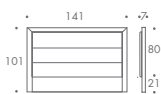

THE SOFA & CHAIR COMPANY
LONDON

SINGLE 01

SINGLE 02

SMALL DOUBLE 03

SMALL DOUBLE 04

DOUBLE 05

DOUBLE 06

DOUBLE 07

KING 08

KING 09

KING 10

SUPER KING 11

SUPER KING 12

SUPER KING 13

MIRO

SINGLE 01	97 W x 7 D x 83 H
SINGLE 02	97 W x 7 D x 108 H
SMALL DOUBLE 03	126 W x 7 D x 98 H
SMALL DOUBLE 04	126 W x 7 D x 118 H
DOUBLE 05	141 W x 7 D x 101 H
DOUBLE 06	141 W x 7 D x 121 H
DOUBLE 07	141 W x 7 D x 141 H
KING 08	156 W x 7 D x 101 H
KING 09	156 W x 7 D x 121 H
KING 10	156 W x 7 D x 141 H
SUPER KING 11	186 W x 7 D x 121 H
SUPER KING 12	186 W x 7 D x 141 H
SUPER KING 13	186 W x 7 D x 161 H