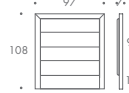

MIRO

Miro

This modern design with its stunning show wood frame incorporates plush horizontal flutes of padding to add an element of depth and luxury to your bedroom. An opulent piece, Miro creates a commanding focal point for your bedroom. *This headboard comes in a variety of sizes.*

THE SOFA & CHAIR COMPANY
LONDON

SINGLE 02

MIRO

SINGLE 01	97 W x 7 D x 83 H
SINGLE 02	97 W x 7 D x 108 H
SMALL DOUBLE 03	126 W x 7 D x 98 H
SMALL DOUBLE 04	126 W x 7 D x 118 H
DOUBLE 05	141 W x 7 D x 101 H
DOUBLE 06	141 W x 7 D x 121 H
DOUBLE 07	141 W x 7 D x 141 H
KING 08	156 W x 7 D x 101 H
KING 09	156 W x 7 D x 121 H
KING 10	156 W x 7 D x 141 H
SUPER KING 11	186 W x 7 D x 121 H
SUPER KING 12	186 W x 7 D x 141 H
SUPER KING 13	186 W x 7 D x 161 H

ALL MODELS ARE FULLY CUSTOMISABLE IN A RANGE OF FABRICS, LEATHERS AND FINISHES. CONTACT ONE OF OUR SALES ADVISORS TO DISCUSS YOUR REQUIREMENTS.

© THE SOFA AND CHAIR COMPANY LTD.

4-5 ROSLIN ROAD
LONDON W3 8DH
0208 993 4415

www.thesofaandchair.co.uk