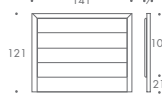

MIRO

Miro

This modern design with its stunning show wood frame incorporates plush horizontal flutes of padding to add an element of depth and luxury to your bedroom. An opulent piece, Miro creates a commanding focal point for your bedroom. *This headboard comes in a variety of sizes.*

THE SOFA & CHAIR COMPANY
LONDON

DOUBLE 06

MIRO

SINGLE 01	97 W x 7 D x 83 H
SINGLE 02	97 W x 7 D x 108 H
SMALL DOUBLE 03	126 W x 7 D x 98 H
SMALL DOUBLE 04	126 W x 7 D x 118 H
DOUBLE 05	141 W x 7 D x 101 H
DOUBLE 06	141 W x 7 D x 121 H
DOUBLE 07	141 W x 7 D x 141 H
KING 08	156 W x 7 D x 101 H
KING 09	156 W x 7 D x 121 H
KING 10	156 W x 7 D x 141 H
SUPER KING 11	186 W x 7 D x 121 H
SUPER KING 12	186 W x 7 D x 141 H
SUPER KING 13	186 W x 7 D x 161 H

ALL MODELS ARE FULLY CUSTOMISABLE IN A RANGE OF FABRICS, LEATHERS AND FINISHES. CONTACT ONE OF OUR SALES ADVISORS TO DISCUSS YOUR REQUIREMENTS.

© THE SOFA AND CHAIR COMPANY LTD.

4-5 ROSLIN ROAD
LONDON W3 8DH
0208 993 4415

www.thesofaandchair.co.uk