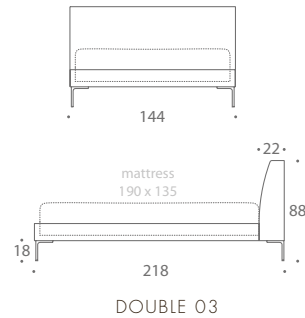

PICASSO

Picassa

Part of the Picasso range, this sophisticated and contemporary bed has been designed to fit with any style of bedroom. Create an upmarket, neutral look by keeping the styling of this piece minimal, or highlight a feature wall by juxtaposing the clean lines of the Picasso bed with bold colour.

THE SOFA & CHAIR COMPANY
LONDON

PICASSO

SINGLE 01	99 W x 218 D x 88 H
SMALL DOUBLE 02	129 W x 218 D x 88 H
DOUBLE 03	144 W x 218 D x 88 H
KING 04	159 W x 228 D x 88 H
SUPER KING 05	189 W x 228 D x 88 H
EMPEROR 06	209 W x 228 D x 88 H