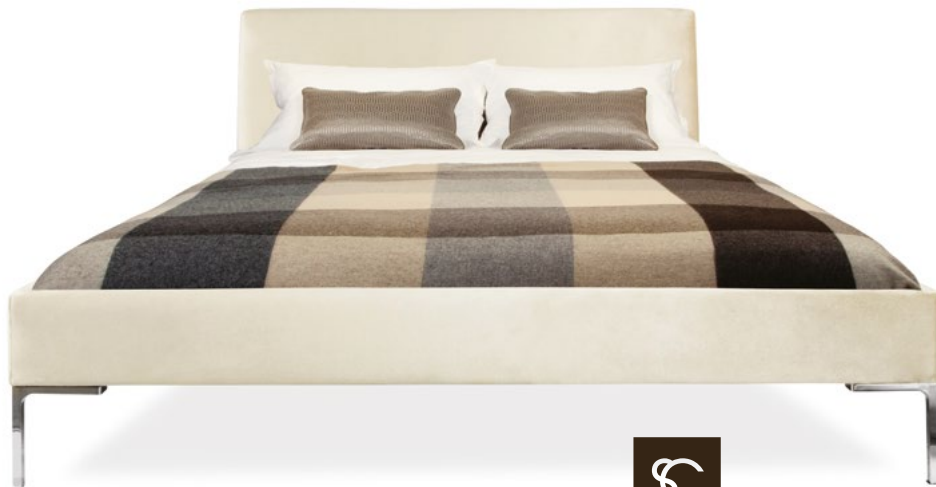

PICASSO

Picassa

Part of the Picasso range, this sophisticated and contemporary bed has been designed to fit with any style of bedroom. Create an upmarket, neutral look by keeping the styling of this piece minimal, or highlight a feature wall by juxtaposing the clean lines of the Picasso bed with bold colour.

THE SOFA & CHAIR COMPANY
LONDON

PICASSO

SINGLE 01	99 W x 218 D x 88 H
SMALL DOUBLE 02	129 W x 218 D x 88 H
DOUBLE 03	144 W x 218 D x 88 H
KING 04	159 W x 228 D x 88 H
SUPER KING 05	189 W x 228 D x 88 H
EMPEROR 06	209 W x 228 D x 88 H