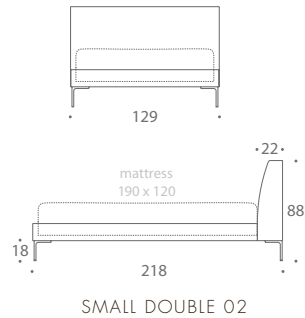

PICASSO

Picassa

Part of the Picasso range, this sophisticated and contemporary bed has been designed to fit with any style of bedroom. Create an upmarket, neutral look by keeping the styling of this piece minimal, or highlight a feature wall by juxtaposing the clean lines of the Picasso bed with bold colour.

THE SOFA & CHAIR COMPANY
LONDON

PICASSO

SINGLE 01	99 W x 218 D x 88 H
SMALL DOUBLE 02	129 W x 218 D x 88 H
DOUBLE 03	144 W x 218 D x 88 H
KING 04	159 W x 228 D x 88 H
SUPER KING 05	189 W x 228 D x 88 H
EMPEROR 06	209 W x 228 D x 88 H