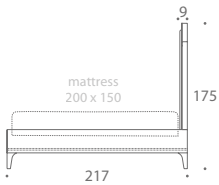

REGENCY

SINGLE 01	102 W x 207 D x 160 H
SMALL DOUBLE 02	132 W x 207 D x 165 H
DOUBLE 03	147 W x 207 D x 170 H
KING 04	162 W x 217 D x 175 H
SUPER KING 05	192 W x 217 D x 180 H
EMPEROR 06	212 W x 217 D x 185 H

KING 04

ALL MODELS ARE FULLY CUSTOMISABLE IN A RANGE OF FABRICS, LEATHERS AND FINISHES.
CONTACT ONE OF OUR SALES ADVISORS TO DISCUSS YOUR REQUIREMENTS.

© THE SOFA AND CHAIR COMPANY LTD.

4-5 ROSLIN ROAD
LONDON W3 8DH
0208 993 4415

www.thesofaandchair.co.uk