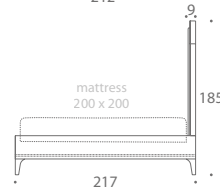

EMPEROR 06

ALL MODELS ARE FULLY CUSTOMISABLE IN A RANGE OF FABRICS, LEATHERS AND FINISHES.
CONTACT ONE OF OUR SALES ADVISORS TO DISCUSS YOUR REQUIREMENTS.

© THE SOFA AND CHAIR COMPANY LTD.

4-5 ROSLIN ROAD
LONDON W3 8DH
0208 993 4415

www.thesofaandchair.co.uk