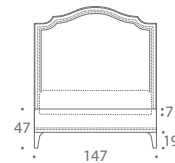

REGENCY

SINGLE 01	102 W x 207 D x 160 H
SMALL DOUBLE 02	132 W x 207 D x 165 H
DOUBLE 03	147 W x 207 D x 170 H
KING 04	162 W x 217 D x 175 H
SUPER KING 05	192 W x 217 D x 180 H
EMPEROR 06	212 W x 217 D x 185 H

DOUBLE 03

ALL MODELS ARE FULLY CUSTOMISABLE IN A RANGE OF FABRICS, LEATHERS AND FINISHES.
CONTACT ONE OF OUR SALES ADVISORS TO DISCUSS YOUR REQUIREMENTS.

© THE SOFA AND CHAIR COMPANY LTD.

4-5 ROSLIN ROAD
LONDON W3 8DH
0208 993 4415

www.thesofaandchair.co.uk