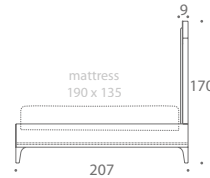

REGENCY

SINGLE 01	102 W x 207 D x 160 H
SMALL DOUBLE 02	132 W x 207 D x 165 H
DOUBLE 03	147 W x 207 D x 170 H
KING 04	162 W x 217 D x 175 H
SUPER KING 05	192 W x 217 D x 180 H
EMPEROR 06	212 W x 217 D x 185 H

DOUBLE 03

ALL MODELS ARE FULLY CUSTOMISABLE IN A RANGE OF FABRICS, LEATHERS AND FINISHES.
CONTACT ONE OF OUR SALES ADVISORS TO DISCUSS YOUR REQUIREMENTS.

© THE SOFA AND CHAIR COMPANY LTD.

4-5 ROSLIN ROAD
LONDON W3 8DH
0208 993 4415

www.thesofaandchair.co.uk