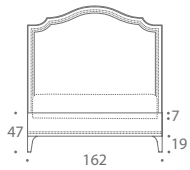

REGENCY

SINGLE 01	102 W x 207 D x 160 H
SMALL DOUBLE 02	132 W x 207 D x 165 H
DOUBLE 03	147 W x 207 D x 170 H
KING 04	162 W x 217 D x 175 H
SUPER KING 05	192 W x 217 D x 180 H
EMPEROR 06	212 W x 217 D x 185 H

KING 04

ALL MODELS ARE FULLY CUSTOMISABLE IN A RANGE OF FABRICS, LEATHERS AND FINISHES.
CONTACT ONE OF OUR SALES ADVISORS TO DISCUSS YOUR REQUIREMENTS.

© THE SOFA AND CHAIR COMPANY LTD.

4-5 ROSLIN ROAD
LONDON W3 8DH
0208 993 4415

www.thesofaandchair.co.uk