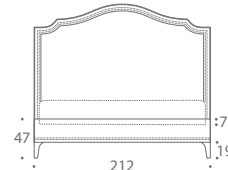

EMPEROR 06

ALL MODELS ARE FULLY CUSTOMISABLE IN A RANGE OF FABRICS, LEATHERS AND FINISHES.
CONTACT ONE OF OUR SALES ADVISORS TO DISCUSS YOUR REQUIREMENTS.

© THE SOFA AND CHAIR COMPANY LTD.

4-5 ROSLIN ROAD
LONDON W3 8DH
0208 993 4415

www.thesofaandchair.co.uk