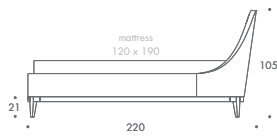

STANLEY

Stanley

Stanley is a stylish statement bed frame that fuses modern chic with classic sophistication. With its soft sweeping form and opulent show wood, this bed is as versatile as it is timeless. Stanley is also available as sofa or single chair with an elegant, plush oval ottoman and stool to accompany it. Only the finest materials are used in the manufacture of beds, ensuring their unrivalled quality.

THE SOFA & CHAIR COMPANY
LONDON

SINGLE

SMALL DOUBLE

DOUBLE

KING

SUPER KING

STANLEY

SINGLE	102 W x 220 D x 105 H
SMALL DOUBLE	132 W x 220 D x 105 H
DOUBLE	147 W x 220 D x 105 H
KING	162 W x 230 D x 105 H
SUPER KING	192 W x 230 D x 105 H