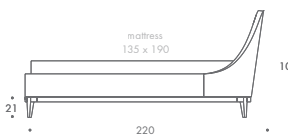

STANLEY

Stanley

Stanley is a stylish statement bed frame that fuses modern chic with classic sophistication. With its soft sweeping form and opulent show wood, this bed is as versatile as it is timeless. Stanley is also available as sofa or single chair with an elegant, plush oval ottoman and stool to accompany it. Only the finest materials are used in the manufacture of beds, ensuring their unrivalled quality.

THE SOFA & CHAIR COMPANY
LONDON

SINGLE

SMALL DOUBLE

DOUBLE

KING

SUPER KING

STANLEY

SINGLE	102 W x 220 D x 105 H
SMALL DOUBLE	132 W x 220 D x 105 H
DOUBLE	147 W x 220 D x 105 H
KING	162 W x 230 D x 105 H
SUPER KING	192 W x 230 D x 105 H

MATTRESS RECESSED BY 13 CM

ALL MODELS ARE FULLY CUSTOMISABLE IN A RANGE OF FABRICS, LEATHERS AND FINISHES. CONTACT ONE OF OUR SALES ADVISORS TO DISCUSS YOUR REQUIREMENTS.

© THE SOFA AND CHAIR COMPANY LTD.