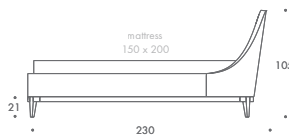

STANLEY

Stanley

Stanley is a stylish statement bed frame that fuses modern chic with classic sophistication. With its soft sweeping form and opulent show wood, this bed is as versatile as it is timeless. Stanley is also available as sofa or single chair with an elegant, plush oval ottoman and stool to accompany it. Only the finest materials are used in the manufacture of beds, ensuring their unrivalled quality.

THE SOFA & CHAIR COMPANY
LONDON

SINGLE

SMALL DOUBLE

DOUBLE

KING

SUPER KING

STANLEY

SINGLE	102 W x 220 D x 105 H
SMALL DOUBLE	132 W x 220 D x 105 H
DOUBLE	147 W x 220 D x 105 H
KING	162 W x 230 D x 105 H
SUPER KING	192 W x 230 D x 105 H

MATTRESS RECESSED BY 13 CM

ALL MODELS ARE FULLY CUSTOMISABLE IN A RANGE OF FABRICS, LEATHERS AND FINISHES. CONTACT ONE OF OUR SALES ADVISORS TO DISCUSS YOUR REQUIREMENTS.

© THE SOFA AND CHAIR COMPANY LTD.