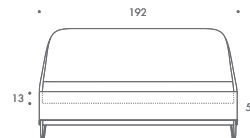

THE SOFA & CHAIR COMPANY
LONDON

SINGLE

SMALL DOUBLE

DOUBLE

KING

SUPER KING

STANLEY

SINGLE	102 W x 220 D x 105 H
SMALL DOUBLE	132 W x 220 D x 105 H
DOUBLE	147 W x 220 D x 105 H
KING	162 W x 230 D x 105 H
SUPER KING	192 W x 230 D x 105 H