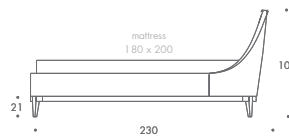

STANLEY

Stanley

Stanley is a stylish statement bed frame that fuses modern chic with classic sophistication. With its soft sweeping form and opulent show wood, this bed is as versatile as it is timeless. Stanley is also available as sofa or single chair with an elegant, plush oval ottoman and stool to accompany it. Only the finest materials are used in the manufacture of beds, ensuring their unrivalled quality.

THE SOFA & CHAIR COMPANY
LONDON

SINGLE

SMALL DOUBLE

DOUBLE

KING

SUPER KING

STANLEY

SINGLE	102 W x 220 D x 105 H
SMALL DOUBLE	132 W x 220 D x 105 H
DOUBLE	147 W x 220 D x 105 H
KING	162 W x 230 D x 105 H
SUPER KING	192 W x 230 D x 105 H