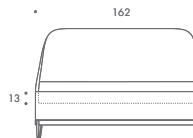

THE SOFA & CHAIR COMPANY
LONDON

SINGLE

SMALL DOUBLE

DOUBLE

KING

SUPER KING

STANLEY

SINGLE	102 W x 220 D x 105 H
SMALL DOUBLE	132 W x 220 D x 105 H
DOUBLE	147 W x 220 D x 105 H
KING	162 W x 230 D x 105 H
SUPER KING	192 W x 230 D x 105 H