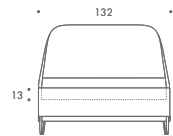

THE SOFA & CHAIR COMPANY
LONDON

SINGLE

SMALL DOUBLE

DOUBLE

KING

SUPER KING

STANLEY

SINGLE	102 W x 220 D x 105 H
SMALL DOUBLE	132 W x 220 D x 105 H
DOUBLE	147 W x 220 D x 105 H
KING	162 W x 230 D x 105 H
SUPER KING	192 W x 230 D x 105 H