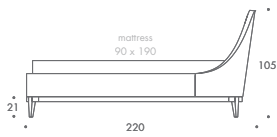

STANLEY

Stanley

Stanley is a stylish statement bed frame that fuses modern chic with classic sophistication. With its soft sweeping form and opulent show wood, this bed is as versatile as it is timeless. Stanley is also available as sofa or single chair with an elegant, plush oval ottoman and stool to accompany it. Only the finest materials are used in the manufacture of beds, ensuring their unrivalled quality.

THE SOFA & CHAIR COMPANY
LONDON

SINGLE

SMALL DOUBLE

DOUBLE

KING

SUPER KING

STANLEY

SINGLE	102 W x 220 D x 105 H
SMALL DOUBLE	132 W x 220 D x 105 H
DOUBLE	147 W x 220 D x 105 H
KING	162 W x 230 D x 105 H
SUPER KING	192 W x 230 D x 105 H

MATTRESS RECESSED BY 13 CM

ALL MODELS ARE FULLY CUSTOMISABLE IN A RANGE OF FABRICS, LEATHERS AND FINISHES. CONTACT ONE OF OUR SALES ADVISORS TO DISCUSS YOUR REQUIREMENTS.

© THE SOFA AND CHAIR COMPANY LTD.