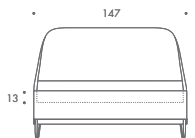

THE SOFA & CHAIR COMPANY
LONDON

SINGLE

SMALL DOUBLE

DOUBLE

KING

SUPER KING

STANLEY

SINGLE	102 W x 220 D x 105 H
SMALL DOUBLE	132 W x 220 D x 105 H
DOUBLE	147 W x 220 D x 105 H
KING	162 W x 230 D x 105 H
SUPER KING	192 W x 230 D x 105 H