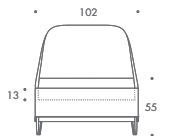

THE SOFA & CHAIR COMPANY
LONDON

SINGLE

SMALL DOUBLE

DOUBLE

KING

SUPER KING

STANLEY

SINGLE	102 W x 220 D x 105 H
SMALL DOUBLE	132 W x 220 D x 105 H
DOUBLE	147 W x 220 D x 105 H
KING	162 W x 230 D x 105 H
SUPER KING	192 W x 230 D x 105 H