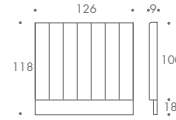

THE SOFA & CHAIR COMPANY
LONDON

SINGLE 01

SINGLE 02

SMALL DOUBLE 03

SMALL DOUBLE 04

DOUBLE 05

DOUBLE 06

DOUBLE 07

KING 08

KING 09

KING 10

SUPER KING 11

SUPER KING 12

SUPER KING 13

STRAUSS

SINGLE 01	97 W x 9 D x 83 H
SINGLE 02	97 W x 9 D x 108 H
SMALL DOUBLE 03	126 W x 9 D x 98 H
SMALL DOUBLE 04	126 W x 9 D x 118 H
DOUBLE 05	141 W x 9 D x 101 H
DOUBLE 06	141 W x 9 D x 121 H
DOUBLE 07	141 W x 9 D x 141 H
KING 08	156 W x 9 D x 101 H
KING 09	156 W x 9 D x 121 H
KING 10	156 W x 9 D x 141 H
SUPER KING 11	186 W x 9 D x 121 H
SUPER KING 12	186 W x 9 D x 141 H
SUPER KING 13	186 W x 9 D x 161 H