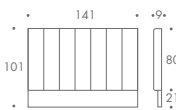

STRAUSS

Strauss

Strauss boasts a series of generously padded vertical flutes which provide a striking and opulent design visual. This fully upholstered headboard can be used with your existing bed or any of the beds from our range. Available in a variety of sizes.

THE SOFA & CHAIR COMPANY
LONDON

DOUBLE 05

STRAUSS

SINGLE 01	97 W x 9 D x 83 H
SINGLE 02	97 W x 9 D x 108 H
SMALL DOUBLE 03	126 W x 9 D x 98 H
SMALL DOUBLE 04	126 W x 9 D x 118 H
DOUBLE 05	141 W x 9 D x 101 H
DOUBLE 06	141 W x 9 D x 121 H
DOUBLE 07	141 W x 9 D x 141 H
KING 08	156 W x 9 D x 101 H
KING 09	156 W x 9 D x 121 H
KING 10	156 W x 9 D x 141 H
SUPER KING 11	186 W x 9 D x 121 H
SUPER KING 12	186 W x 9 D x 141 H
SUPER KING 13	186 W x 9 D x 161 H

ALL MODELS ARE FULLY CUSTOMISABLE IN A RANGE OF FABRICS, LEATHERS AND FINISHES. CONTACT ONE OF OUR SALES ADVISORS TO DISCUSS YOUR REQUIREMENTS.

© THE SOFA AND CHAIR COMPANY LTD.

4-5 ROSLIN ROAD
LONDON W3 8DH
0208 993 4415

www.thesofaandchair.co.uk