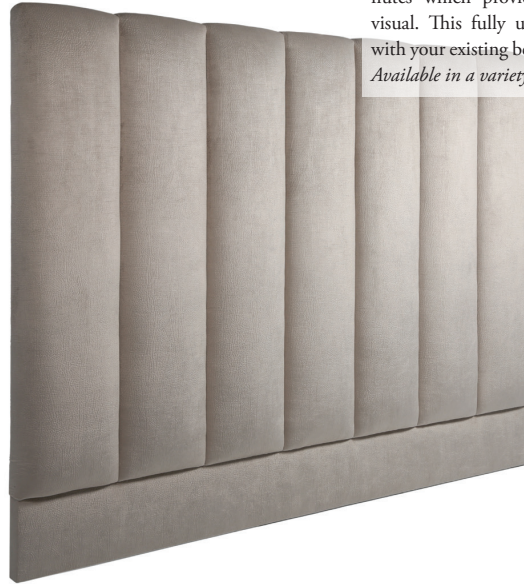

STRAUSS

Strauss

Strauss boasts a series of generously padded vertical flutes which provide a striking and opulent design visual. This fully upholstered headboard can be used with your existing bed or any of the beds from our range. Available in a variety of sizes.