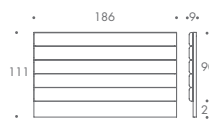

THE SOFA & CHAIR COMPANY
LONDON

SINGLE 01

SINGLE 02

SMALL DOUBLE 03

SMALL DOUBLE 04

DOUBLE 05

DOUBLE 06

DOUBLE 07

KING 08

KING 09

KING 10

SUPER KING 11

SUPER KING 12

SUPER KING 13

VIVALDI

SINGLE 01	96 W x 9 D x 90 H
SINGLE 02	96 W x 9 D x 108 H
SMALL DOUBLE 03	126 W x 9 D x 90 H
SMALL DOUBLE 04	126 W x 9 D x 108 H
DOUBLE 05	141 W x 9 D x 93 H
DOUBLE 06	141 W x 9 D x 111 H
DOUBLE 07	141 W x 9 D x 129 H
KING 08	156 W x 9 D x 93 H
KING 09	156 W x 9 D x 111 H
KING 10	156 W x 9 D x 129 H
SUPER KING 11	186 W x 9 D x 111 H
SUPER KING 12	186 W x 9 D x 147 H
SUPER KING 13	186 W x 9 D x 165 H