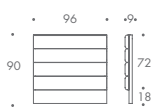

VIVALDI

Vivaldi

The generously fluted panels of this elegant headboard create a pleasing visual aesthetic, at home in a variety of interiors. Sumptuous padding ensures comfort and support, while the understated design enables Vivaldi to work with a variety of beds, including those from our range.

THE SOFA & CHAIR COMPANY
LONDON

SINGLE 01

VIVALDI

SINGLE 01	96 W x 9 D x 90 H
SINGLE 02	96 W x 9 D x 108 H
SMALL DOUBLE 03	126 W x 9 D x 90 H
SMALL DOUBLE 04	126 W x 9 D x 108 H
DOUBLE 05	141 W x 9 D x 93 H
DOUBLE 06	141 W x 9 D x 111 H
DOUBLE 07	141 W x 9 D x 129 H
KING 08	156 W x 9 D x 93 H
KING 09	156 W x 9 D x 111 H
KING 10	156 W x 9 D x 129 H
SUPER KING 11	186 W x 9 D x 111 H
SUPER KING 12	186 W x 9 D x 147 H
SUPER KING 13	186 W x 9 D x 165 H

ALL MODELS ARE FULLY CUSTOMISABLE IN A RANGE OF FABRICS, LEATHERS AND FINISHES. CONTACT ONE OF OUR SALES ADVISORS TO DISCUSS YOUR REQUIREMENTS.

© THE SOFA AND CHAIR COMPANY LTD.

4-5 ROSLIN ROAD
LONDON W3 8DH
0208 993 4415

www.thesofaandchair.co.uk