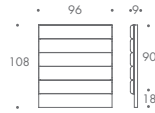

VIVALDI

Vivaldi

The generously fluted panels of this elegant headboard create a pleasing visual aesthetic, at home in a variety of interiors. Sumptuous padding ensures comfort and support, while the understated design enables Vivaldi to work with a variety of beds, including those from our range.

THE SOFA & CHAIR COMPANY
LONDON

SINGLE 02

VIVALDI

SINGLE 01	96 W x 9 D x 90 H
SINGLE 02	96 W x 9 D x 108 H
SMALL DOUBLE 03	126 W x 9 D x 90 H
SMALL DOUBLE 04	126 W x 9 D x 108 H
DOUBLE 05	141 W x 9 D x 93 H
DOUBLE 06	141 W x 9 D x 111 H
DOUBLE 07	141 W x 9 D x 129 H
KING 08	156 W x 9 D x 93 H
KING 09	156 W x 9 D x 111 H
KING 10	156 W x 9 D x 129 H
SUPER KING 11	186 W x 9 D x 111 H
SUPER KING 12	186 W x 9 D x 147 H
SUPER KING 13	186 W x 9 D x 165 H

ALL MODELS ARE FULLY CUSTOMISABLE IN A RANGE OF FABRICS, LEATHERS AND FINISHES. CONTACT ONE OF OUR SALES ADVISORS TO DISCUSS YOUR REQUIREMENTS.

© THE SOFA AND CHAIR COMPANY LTD.

4-5 ROSLIN ROAD
LONDON W3 8DH
0208 993 4415

www.thesofaandchair.co.uk