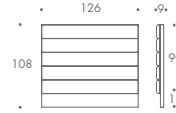

THE SOFA & CHAIR COMPANY
LONDON

SINGLE 01

SINGLE 02

SMALL DOUBLE 03

SMALL DOUBLE 04

DOUBLE 05

DOUBLE 06

DOUBLE 07

KING 08

KING 09

KING 10

SUPER KING 11

SUPER KING 12

SUPER KING 13

VIVALDI

SINGLE 01	96 W x 9 D x 90 H
SINGLE 02	96 W x 9 D x 108 H
SMALL DOUBLE 03	126 W x 9 D x 90 H
SMALL DOUBLE 04	126 W x 9 D x 108 H
DOUBLE 05	141 W x 9 D x 93 H
DOUBLE 06	141 W x 9 D x 111 H
DOUBLE 07	141 W x 9 D x 129 H
KING 08	156 W x 9 D x 93 H
KING 09	156 W x 9 D x 111 H
KING 10	156 W x 9 D x 129 H
SUPER KING 11	186 W x 9 D x 111 H
SUPER KING 12	186 W x 9 D x 147 H
SUPER KING 13	186 W x 9 D x 165 H