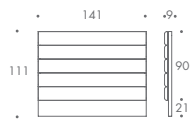

THE SOFA & CHAIR COMPANY
LONDON

SINGLE 01

SINGLE 02

SMALL DOUBLE 03

SMALL DOUBLE 04

DOUBLE 05

DOUBLE 06

DOUBLE 07

KING 08

KING 09

KING 10

SUPER KING 11

SUPER KING 12

SUPER KING 13

VIVALDI

SINGLE 01	96 W x 9 D x 90 H
SINGLE 02	96 W x 9 D x 108 H
SMALL DOUBLE 03	126 W x 9 D x 90 H
SMALL DOUBLE 04	126 W x 9 D x 108 H
DOUBLE 05	141 W x 9 D x 93 H
DOUBLE 06	141 W x 9 D x 111 H
DOUBLE 07	141 W x 9 D x 129 H
KING 08	156 W x 9 D x 93 H
KING 09	156 W x 9 D x 111 H
KING 10	156 W x 9 D x 129 H
SUPER KING 11	186 W x 9 D x 111 H
SUPER KING 12	186 W x 9 D x 147 H
SUPER KING 13	186 W x 9 D x 165 H