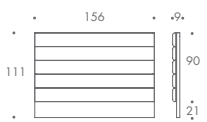

THE SOFA & CHAIR COMPANY
LONDON

SINGLE 01

SINGLE 02

SMALL DOUBLE 03

SMALL DOUBLE 04

DOUBLE 05

DOUBLE 06

DOUBLE 07

KING 08

KING 09

KING 10

SUPER KING 11

SUPER KING 12

SUPER KING 13

VIVALDI

SINGLE 01	96 W x 9 D x 90 H
SINGLE 02	96 W x 9 D x 108 H
SMALL DOUBLE 03	126 W x 9 D x 90 H
SMALL DOUBLE 04	126 W x 9 D x 108 H
DOUBLE 05	141 W x 9 D x 93 H
DOUBLE 06	141 W x 9 D x 111 H
DOUBLE 07	141 W x 9 D x 129 H
KING 08	156 W x 9 D x 93 H
KING 09	156 W x 9 D x 111 H
KING 10	156 W x 9 D x 129 H
SUPER KING 11	186 W x 9 D x 111 H
SUPER KING 12	186 W x 9 D x 147 H
SUPER KING 13	186 W x 9 D x 165 H