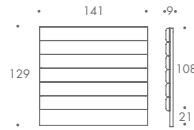

THE SOFA & CHAIR COMPANY
LONDON

SINGLE 01

SINGLE 02

SMALL DOUBLE 03

SMALL DOUBLE 04

DOUBLE 05

DOUBLE 06

DOUBLE 07

KING 08

KING 09

KING 10

SUPER KING 11

SUPER KING 12

SUPER KING 13

VIVALDI

SINGLE 01	96 W x 9 D x 90 H
SINGLE 02	96 W x 9 D x 108 H
SMALL DOUBLE 03	126 W x 9 D x 90 H
SMALL DOUBLE 04	126 W x 9 D x 108 H
DOUBLE 05	141 W x 9 D x 93 H
DOUBLE 06	141 W x 9 D x 111 H
DOUBLE 07	141 W x 9 D x 129 H
KING 08	156 W x 9 D x 93 H
KING 09	156 W x 9 D x 111 H
KING 10	156 W x 9 D x 129 H
SUPER KING 11	186 W x 9 D x 111 H
SUPER KING 12	186 W x 9 D x 147 H
SUPER KING 13	186 W x 9 D x 165 H