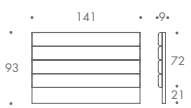

VIVALDI

Vivaldi

The generously fluted panels of this elegant headboard create a pleasing visual aesthetic, at home in a variety of interiors. Sumptuous padding ensures comfort and support, while the understated design enables Vivaldi to work with a variety of beds, including those from our range.

THE SOFA & CHAIR COMPANY
LONDON

DOUBLE 05

VIVALDI

SINGLE 01	96 W x 9 D x 90 H
SINGLE 02	96 W x 9 D x 108 H
SMALL DOUBLE 03	126 W x 9 D x 90 H
SMALL DOUBLE 04	126 W x 9 D x 108 H
DOUBLE 05	141 W x 9 D x 93 H
DOUBLE 06	141 W x 9 D x 111 H
DOUBLE 07	141 W x 9 D x 129 H
KING 08	156 W x 9 D x 93 H
KING 09	156 W x 9 D x 111 H
KING 10	156 W x 9 D x 129 H
SUPER KING 11	186 W x 9 D x 111 H
SUPER KING 12	186 W x 9 D x 147 H
SUPER KING 13	186 W x 9 D x 165 H

ALL MODELS ARE FULLY CUSTOMISABLE IN A RANGE OF FABRICS, LEATHERS AND FINISHES. CONTACT ONE OF OUR SALES ADVISORS TO DISCUSS YOUR REQUIREMENTS.

© THE SOFA AND CHAIR COMPANY LTD.

4-5 ROSLIN ROAD
LONDON W3 8DH
0208 993 4415

www.thesofaandchair.co.uk