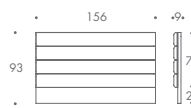

THE SOFA & CHAIR COMPANY
LONDON

SINGLE 01

SINGLE 02

SMALL DOUBLE 03

SMALL DOUBLE 04

DOUBLE 05

DOUBLE 06

DOUBLE 07

KING 08

KING 09

KING 10

SUPER KING 11

SUPER KING 12

SUPER KING 13

VIVALDI

SINGLE 01	96 W x 9 D x 90 H
SINGLE 02	96 W x 9 D x 108 H
SMALL DOUBLE 03	126 W x 9 D x 90 H
SMALL DOUBLE 04	126 W x 9 D x 108 H
DOUBLE 05	141 W x 9 D x 93 H
DOUBLE 06	141 W x 9 D x 111 H
DOUBLE 07	141 W x 9 D x 129 H
KING 08	156 W x 9 D x 93 H
KING 09	156 W x 9 D x 111 H
KING 10	156 W x 9 D x 129 H
SUPER KING 11	186 W x 9 D x 111 H
SUPER KING 12	186 W x 9 D x 147 H
SUPER KING 13	186 W x 9 D x 165 H