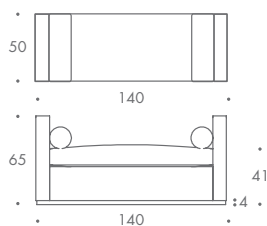

ESCHER

Escher

Sleek and sophisticated by design, Escher is our most admired day bed and a worthy addition to the stylish interior. Sumptuously padded with foam wrapped feather and down and presented on an elegant show wood plinth, this day bed provides an indulgent and truly luxurious seating experience. *A variety of sizes available to suit.*

THE SOFA & CHAIR COMPANY
LONDON

ST-ESCH-DAY-01

ST-ESCH-DAY-02

ST-ESCH-DAY-03

ST-ESCH-DAY-04

ESCHER

- STESCH-DAY-01 140 W x 50 D x 65 H
- STESCH-DAY-02 160 W x 60 D x 65 H
- STESCH-DAY-03 180 W x 70 D x 65 H
- STESCH-DAY-04 200 W x 80 D x 65 H