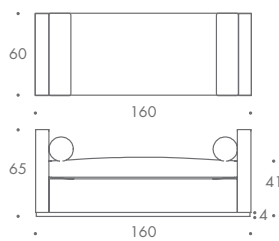

ESCHER

Escher

Sleek and sophisticated by design, Escher is our most admired day bed and a worthy addition to the stylish interior. Sumptuously padded with foam wrapped feather and down and presented on an elegant show wood plinth, this day bed provides an indulgent and truly luxurious seating experience. *A variety of sizes available to suit.*

THE SOFA & CHAIR COMPANY
LONDON

ST-ESCH-DAY-01

ST-ESCH-DAY-02

ST-ESCH-DAY-03

ST-ESCH-DAY-04

ESCHER

- STESCH-DAY-01 140 W x 50 D x 65 H
- STESCH-DAY-02 160 W x 60 D x 65 H
- STESCH-DAY-03 180 W x 70 D x 65 H
- STESCH-DAY-04 200 W x 80 D x 65 H