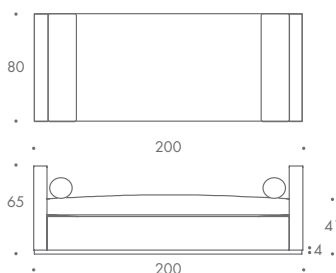

THE SOFA & CHAIR COMPANY
LONDON

ST-ESCH-DAY-01

ST-ESCH-DAY-02

ST-ESCH-DAY-03

ST-ESCH-DAY-04

ESCHER

- STESCH-DAY-01 140 W x 50 D x 65 H
- STESCH-DAY-02 160 W x 60 D x 65 H
- STESCH-DAY-03 180 W x 70 D x 65 H
- STESCH-DAY-04 200 W x 80 D x 65 H