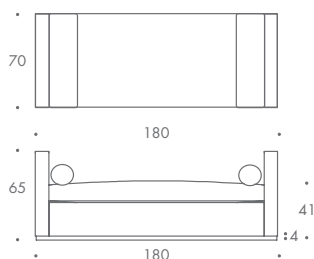

ESCHER

Escher

Sleek and sophisticated by design, Escher is our most admired day bed and a worthy addition to the stylish interior. Sumptuously padded with foam wrapped feather and down and presented on an elegant show wood plinth, this day bed provides an indulgent and truly luxurious seating experience. *A variety of sizes available to suit.*

THE SOFA & CHAIR COMPANY
LONDON

ST-ESCH-DAY-01

ST-ESCH-DAY-02

ST-ESCH-DAY-03

ST-ESCH-DAY-04

ESCHER

- STESCH-DAY-01 140 W x 50 D x 65 H
- STESCH-DAY-02 160 W x 60 D x 65 H
- STESCH-DAY-03 180 W x 70 D x 65 H
- STESCH-DAY-04 200 W x 80 D x 65 H