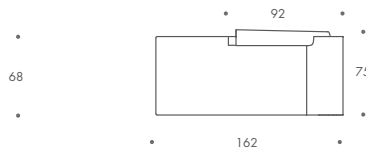

THE SOFA & CHAIR COMPANY
LONDON

ST-DUVA-CHS-01
LEFT-HAND SIDE FACING

ST-DUVA-CHS-02
RIGHT-HAND SIDE FACING

DUVAL

ST-DUVA-CHS-01 162 W x 75 D x 84 H
ST-DUVA-CHS-02 162 W x 75 D x 84 H

ALL MODELS ARE FULLY CUSTOMISABLE IN A RANGE OF FABRICS, LEATHERS AND FINISHES.
CONTACT ONE OF OUR SALES ADVISORS TO DISCUSS YOUR REQUIREMENTS.
© THE SOFA AND CHAIR COMPANY LTD.