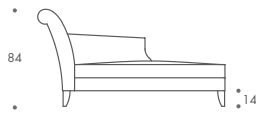

THE SOFA & CHAIR COMPANY
LONDON

ST-DUVA-CHS-01
LEFT-HAND SIDE FACING

ST-DUVA-CHS-02
RIGHT-HAND SIDE FACING

DUVAL

ST-DUVA-CHS-01 162 W x 75 D x 84 H
ST-DUVA-CHS-02 162 W x 75 D x 84 H

ALL MODELS ARE FULLY CUSTOMISABLE IN A RANGE OF FABRICS, LEATHERS AND FINISHES.
CONTACT ONE OF OUR SALES ADVISORS TO DISCUSS YOUR REQUIREMENTS.
© THE SOFA AND CHAIR COMPANY LTD.