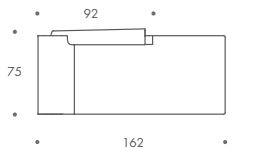

THE SOFA & CHAIR COMPANY
LONDON

ST-DUVA-CHS-01
LEFT-HAND SIDE FACING

ST-DUVA-CHS-02
RIGHT-HAND SIDE FACING

DUVAL

ST-DUVA-CHS-01 162 W x 75 D x 84 H
ST-DUVA-CHS-02 162 W x 75 D x 84 H

ALL MODELS ARE FULLY CUSTOMISABLE IN A RANGE OF FABRICS, LEATHERS AND FINISHES.
CONTACT ONE OF OUR SALES ADVISORS TO DISCUSS YOUR REQUIREMENTS.
© THE SOFA AND CHAIR COMPANY LTD.