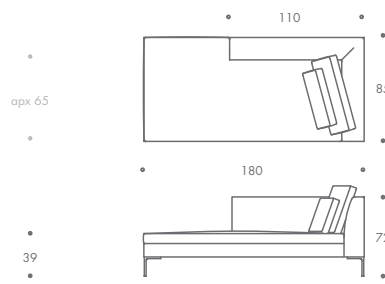

PICASSO

Picasso

This sleek and sophisticated chaise longue is one of our most admired models and well suited to modern interior with a clean, minimalist motif. The sumptuous padding is enhanced by foam-wrapped feather and down seat, back and accent cushions. *Included in the range is an armchair, footstool, various sofas and 12 types of corner unit.*

THE SOFA & CHAIR COMPANY
LONDON

ST-PICA-CHS-01
LEFT-HAND SIDE FACING

ST-PICA-CHS-02
RIGHT-HAND SIDE FACING

ST-PICA-CHS-03
LEFT-HAND SIDE FACING

ST-PICA-CHS-04
RIGHT-HAND SIDE FACING

PICASSO

ST-PISA-CHS-01	180 W x 85 D x 72 H
ST-PISA-CHS-02	180 W x 85 D x 72 H
ST-PISA-CHS-03	190 W x 100 D x 72 H
ST-PISA-CHS-04	190 W x 100 D x 72 H