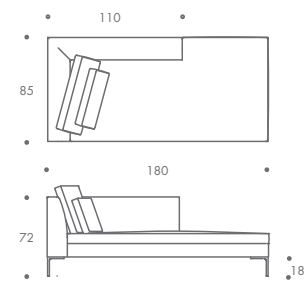

PICASSO

Picasso

This sleek and sophisticated chaise longue is one of our most admired models and well suited to modern interior with a clean, minimalist motif. The sumptuous padding is enhanced by foam-wrapped feather and down seat, back and accent cushions. *Included in the range is an armchair, footstool, various sofas and 12 types of corner unit.*

THE SOFA & CHAIR COMPANY
LONDON

ST-PICA-CHS-01
LEFT-HAND SIDE FACING

ST-PICA-CHS-02
RIGHT-HAND SIDE FACING

ST-PICA-CHS-03
LEFT-HAND SIDE FACING

ST-PICA-CHS-04
RIGHT-HAND SIDE FACING

PICASSO

ST-PISA-CHS-01	180 W x 85 D x 72 H
ST-PISA-CHS-02	180 W x 85 D x 72 H
ST-PISA-CHS-03	190 W x 100 D x 72 H
ST-PISA-CHS-04	190 W x 100 D x 72 H