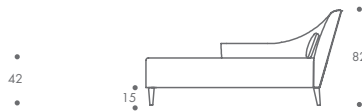

RIVERA

Rivera

The Rivera Chaise Longue combines regal elegance with minimalist sophistication. An elegant design comprising a round curved arm, smooth angles and tapered legs, the Rivera sits well within both the traditional and contemporary style interior. Rivera comes with a plush scatter cushion and has a fixed seat and back. *Sofas, chairs and stools are also available in the range.*

THE SOFA & CHAIR COMPANY
LONDON

ST-RIVE-CHS-01
LEFT-HAND SIDE FACING

ST-RIVE-CHS-02
RIGHT-HAND SIDE FACING

ST-RIVE-CHS-03
LEFT-HAND SIDE FACING

ST-BENN-CHA-04
RIGHT-HAND SIDE FACING

RIVERA

ST-RIVE-CHS-01	170 W x 75 D x 82 H
ST-RIVE-CHS-02	170 W x 75 D x 82 H
ST-RIVE-CHS-03	180 W x 80 D x 82 H
ST-RIVE-CHS-04	180 W x 80 D x 82 H