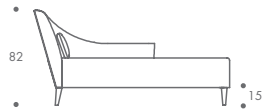

RIVERA

Rivera

The Rivera Chaise Longue combines regal elegance with minimalist sophistication. An elegant design comprising a round curved arm, smooth angles and tapered legs, the Rivera sits well within both the traditional and contemporary style interior. Rivera comes with a plush scatter cushion and has a fixed seat and back. *Sofas, chairs and stools are also available in the range.*

THE SOFA & CHAIR COMPANY
LONDON

ST-RIVE-CHS-01
LEFT-HAND SIDE FACING

ST-RIVE-CHS-02
RIGHT-HAND SIDE FACING

ST-RIVE-CHS-03
LEFT-HAND SIDE FACING

ST-BENN-CHA-04
RIGHT-HAND SIDE FACING

RIVERA

ST-RIVE-CHS-01	170 W x 75 D x 82 H
ST-RIVE-CHS-02	170 W x 75 D x 82 H
ST-RIVE-CHS-03	180 W x 80 D x 82 H
ST-RIVE-CHS-04	180 W x 80 D x 82 H