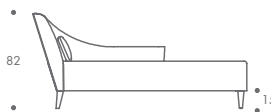

RIVERA

Rivera

The Rivera Chaise Longue combines regal elegance with minimalist sophistication. An elegant design comprising a round curved arm, smooth angles and tapered legs, the Rivera sits well within both the traditional and contemporary style interior. Rivera comes with a plush scatter cushion and has a fixed seat and back. *Sofas, chairs and stools are also available in the range.*

THE SOFA & CHAIR COMPANY
LONDON

ST-RIVE-CHS-01
LEFT-HAND SIDE FACING

ST-RIVE-CHS-02
RIGHT-HAND SIDE FACING

ST-RIVE-CHS-03
LEFT-HAND SIDE FACING

ST-BENN-CHA-04
RIGHT-HAND SIDE FACING

RIVERA

ST-RIVE-CHS-01	170 W x 75 D x 82 H
ST-RIVE-CHS-02	170 W x 75 D x 82 H
ST-RIVE-CHS-03	180 W x 80 D x 82 H
ST-RIVE-CHS-04	180 W x 80 D x 82 H