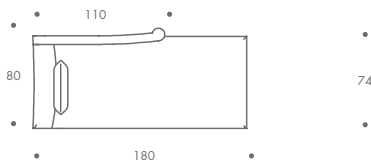

RIVERA

Rivera

The Rivera Chaise Longue combines regal elegance with minimalist sophistication. An elegant design comprising a round curved arm, smooth angles and tapered legs, the Rivera sits well within both the traditional and contemporary style interior. Rivera comes with a plush scatter cushion and has a fixed seat and back. *Sofas, chairs and stools are also available in the range.*

THE SOFA & CHAIR COMPANY
LONDON

ST-RIVE-CHS-01
LEFT-HAND SIDE FACING

ST-RIVE-CHS-02
RIGHT-HAND SIDE FACING

ST-RIVE-CHS-03
LEFT-HAND SIDE FACING

ST-BENN-CHA-04
RIGHT-HAND SIDE FACING

RIVERA

ST-RIVE-CHS-01	170 W x 75 D x 82 H
ST-RIVE-CHS-02	170 W x 75 D x 82 H
ST-RIVE-CHS-03	180 W x 80 D x 82 H
ST-RIVE-CHS-04	180 W x 80 D x 82 H