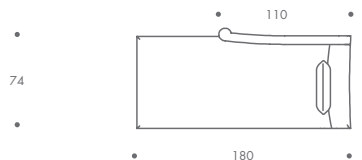

THE SOFA & CHAIR COMPANY
LONDON

ST-RIVE-CHS-01
LEFT-HAND SIDE FACING

ST-RIVE-CHS-02
RIGHT-HAND SIDE FACING

ST-RIVE-CHS-03
LEFT-HAND SIDE FACING

ST-BENN-CHA-04
RIGHT-HAND SIDE FACING

RIVERA

ST-RIVE-CHS-01	170 W x 75 D x 82 H
ST-RIVE-CHS-02	170 W x 75 D x 82 H
ST-RIVE-CHS-03	180 W x 80 D x 82 H
ST-RIVE-CHS-04	180 W x 80 D x 82 H