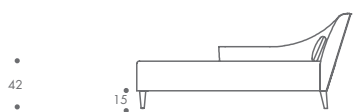

RIVERA

Rivera

The Rivera Chaise Longue combines regal elegance with minimalist sophistication. An elegant design comprising a round curved arm, smooth angles and tapered legs, the Rivera sits well within both the traditional and contemporary style interior. Rivera comes with a plush scatter cushion and has a fixed seat and back. *Sofas, chairs and stools are also available in the range.*

THE SOFA & CHAIR COMPANY
LONDON

ST-RIVE-CHS-01
LEFT-HAND SIDE FACING

ST-RIVE-CHS-02
RIGHT-HAND SIDE FACING

ST-RIVE-CHS-03
LEFT-HAND SIDE FACING

ST-BENN-CHA-04
RIGHT-HAND SIDE FACING

RIVERA

ST-RIVE-CHS-01	170 W x 75 D x 82 H
ST-RIVE-CHS-02	170 W x 75 D x 82 H
ST-RIVE-CHS-03	180 W x 80 D x 82 H
ST-RIVE-CHS-04	180 W x 80 D x 82 H