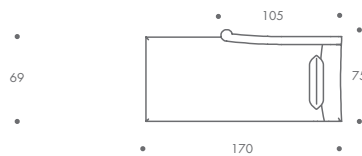

RIVERA

Rivera

The Rivera Chaise Longue combines regal elegance with minimalist sophistication. An elegant design comprising a round curved arm, smooth angles and tapered legs, the Rivera sits well within both the traditional and contemporary style interior. Rivera comes with a plush scatter cushion and has a fixed seat and back. *Sofas, chairs and stools are also available in the range.*

THE SOFA & CHAIR COMPANY
LONDON

ST-RIVE-CHS-01
LEFT-HAND SIDE FACING

ST-RIVE-CHS-02
RIGHT-HAND SIDE FACING

ST-RIVE-CHS-03
LEFT-HAND SIDE FACING

ST-BENN-CHA-04
RIGHT-HAND SIDE FACING

RIVERA

ST-RIVE-CHS-01	170 W x 75 D x 82 H
ST-RIVE-CHS-02	170 W x 75 D x 82 H
ST-RIVE-CHS-03	180 W x 80 D x 82 H
ST-RIVE-CHS-04	180 W x 80 D x 82 H