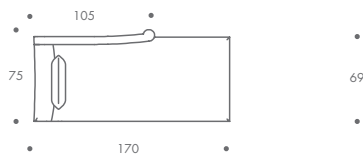

RIVERA

Rivera

The Rivera Chaise Longue combines regal elegance with minimalist sophistication. An elegant design comprising a round curved arm, smooth angles and tapered legs, the Rivera sits well within both the traditional and contemporary style interior. Rivera comes with a plush scatter cushion and has a fixed seat and back. *Sofas, chairs and stools are also available in the range.*

THE SOFA & CHAIR COMPANY
LONDON

ST-RIVE-CHS-01
LEFT-HAND SIDE FACING

ST-RIVE-CHS-02
RIGHT-HAND SIDE FACING

ST-RIVE-CHS-03
LEFT-HAND SIDE FACING

ST-BENN-CHA-04
RIGHT-HAND SIDE FACING

RIVERA

ST-RIVE-CHS-01	170 W x 75 D x 82 H
ST-RIVE-CHS-02	170 W x 75 D x 82 H
ST-RIVE-CHS-03	180 W x 80 D x 82 H
ST-RIVE-CHS-04	180 W x 80 D x 82 H