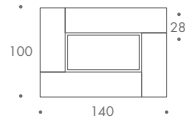

MATISSE

Matisse

One of our most admired ottomans, Matisse is a contemporary piece with crisp lines and a wonderfully geometric outline. It comes complete with a removable wooden tray for added convenience. This piece is well suited to our contemporary sofas and corner units. Available in various sizes & wood finishes.

THE SOFA & CHAIR COMPANY
LONDON

MATISSE

ST-MATI-OTT-01	85 W x 85 D x 41 H
ST-MATI-OTT-02	85 W x 100 D x 41 H
ST-MATI-OTT-03	85 W x 115 D x 41 H
ST-MATI-OTT-04	100 W x 100 D x 41 H
ST-MATI-OTT-05	120 W x 100 D x 41 H
ST-MATI-OTT-06	140 W x 100 D x 41 H
ST-MATI-OTT-07	120 W x 120 D x 41 H
ST-MATI-OTT-08	150 W x 120 D x 41 H
ST-MATI-OTT-09	140 W x 140 D x 41 H

ALL MODELS ARE FULLY CUSTOMISABLE IN A RANGE OF FABRICS, LEATHERS AND FINISHES. CONTACT ONE OF OUR SALES ADVISORS TO DISCUSS YOUR REQUIREMENTS.
© THE SOFA AND CHAIR COMPANY LTD.

4-5 ROSLIN ROAD
LONDON W3 8DH
0208 993 4415
www.thesofaandchair.co.uk