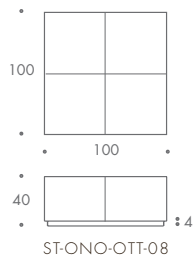

ONO

Ono

The beautifully simple Ono is presented on an elegant show wood base and adorned with stitched detailing. Modestly elegant, this versatile design lends itself to customisation in a variety of fabrics and leathers. This piece is well suited to our contemporary sofas and corner units. *Available in various sizes.*

THE SOFA & CHAIR COMPANY
LONDON

ONO

ST-ONO-OTT-01	40 W x 40 D x 40 H
ST-ONO-OTT-02	45 W x 45 D x 45 H
ST-ONO-OTT-03	50 W x 45 D x 45 H
ST-ONO-OTT-04	90 W x 45 D x 45 H
ST-ONO-OTT-05	70 W x 70 D x 40 H
ST-ONO-OTT-06	80 W x 80 D x 40 H
ST-ONO-OTT-07	90 W x 90 D x 40 H
ST-ONO-OTT-08	100 W x 100 D x 40 H
ST-ONO-OTT-09	120 W x 120 D x 40 H