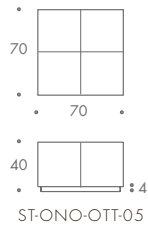

ONO

Ono

The beautifully simple Ono is presented on an elegant show wood base and adorned with stitched detailing. Modestly elegant, this versatile design lends itself to customisation in a variety of fabrics and leathers. This piece is well suited to our contemporary sofas and corner units. *Available in various sizes.*

THE SOFA & CHAIR COMPANY
LONDON

ONO

ST-ONO-OTT-01	40 W x 40 D x 40 H
ST-ONO-OTT-02	45 W x 45 D x 45 H
ST-ONO-OTT-03	50 W x 45 D x 45 H
ST-ONO-OTT-04	90 W x 45 D x 45 H
ST-ONO-OTT-05	70 W x 70 D x 40 H
ST-ONO-OTT-06	80 W x 80 D x 40 H
ST-ONO-OTT-07	90 W x 90 D x 40 H
ST-ONO-OTT-08	100 W x 100 D x 40 H
ST-ONO-OTT-09	120 W x 120 D x 40 H