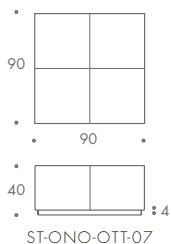

ONO

Ono

The beautifully simple Ono is presented on an elegant show wood base and adorned with stitched detailing. Modestly elegant, this versatile design lends itself to customisation in a variety of fabrics and leathers. This piece is well suited to our contemporary sofas and corner units. *Available in various sizes.*

THE SOFA & CHAIR COMPANY
LONDON

ONO

ST-ONO-OTT-01	40 W x 40 D x 40 H
ST-ONO-OTT-02	45 W x 45 D x 45 H
ST-ONO-OTT-03	50 W x 45 D x 45 H
ST-ONO-OTT-04	90 W x 45 D x 45 H
ST-ONO-OTT-05	70 W x 70 D x 40 H
ST-ONO-OTT-06	80 W x 80 D x 40 H
ST-ONO-OTT-07	90 W x 90 D x 40 H
ST-ONO-OTT-08	100 W x 100 D x 40 H
ST-ONO-OTT-09	120 W x 120 D x 40 H