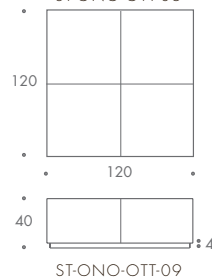

ONO

Ono

The beautifully simple Ono is presented on an elegant show wood base and adorned with stitched detailing. Modestly elegant, this versatile design lends itself to customisation in a variety of fabrics and leathers. This piece is well suited to our contemporary sofas and corner units. *Available in various sizes.*

THE SOFA & CHAIR COMPANY
LONDON

ONO

ST-ONO-OTT-01	40 W x 40 D x 40 H
ST-ONO-OTT-02	45 W x 45 D x 45 H
ST-ONO-OTT-03	50 W x 45 D x 45 H
ST-ONO-OTT-04	90 W x 45 D x 45 H
ST-ONO-OTT-05	70 W x 70 D x 40 H
ST-ONO-OTT-06	80 W x 80 D x 40 H
ST-ONO-OTT-07	90 W x 90 D x 40 H
ST-ONO-OTT-08	100 W x 100 D x 40 H
ST-ONO-OTT-09	120 W x 120 D x 40 H