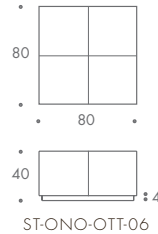

ONO

Ono

The beautifully simple Ono is presented on an elegant show wood base and adorned with stitched detailing. Modestly elegant, this versatile design lends itself to customisation in a variety of fabrics and leathers. This piece is well suited to our contemporary sofas and corner units. *Available in various sizes.*

THE SOFA & CHAIR COMPANY
LONDON

ONO

ST-ONO-OTT-01	40 W x 40 D x 40 H
ST-ONO-OTT-02	45 W x 45 D x 45 H
ST-ONO-OTT-03	50 W x 45 D x 45 H
ST-ONO-OTT-04	90 W x 45 D x 45 H
ST-ONO-OTT-05	70 W x 70 D x 40 H
ST-ONO-OTT-06	80 W x 80 D x 40 H
ST-ONO-OTT-07	90 W x 90 D x 40 H
ST-ONO-OTT-08	100 W x 100 D x 40 H
ST-ONO-OTT-09	120 W x 120 D x 40 H