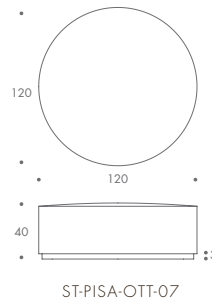

PISARRO

Pisarro

Pisarro is a simple and versatile piece with delightful stitching detail etched subtly around the top. Standing on a circular show wood base, this piece lends an element of timeless sophistication to most interior styles. This unique piece has been used in various luxurious commercial and domestic settings.

THE SOFA & CHAIR COMPANY
LONDON

PISARRO

ST-PISA-OTT-01	40 W x 40 D x 45 H
ST-PISA-OTT-02	45 W x 45 D x 45 H
ST-PISA-OTT-03	70 W x 70 D x 40 H
ST-PISA-OTT-04	80 W x 80 D x 40 H
ST-PISA-OTT-05	90 W x 90 D x 40 H
ST-PISA-OTT-06	100 W x 100 D x 40 H
ST-PISA-OTT-07	120 W x 120 D x 40 H