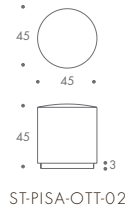

PISARRO

Pisarro

Pisarro is a simple and versatile piece with delightful stitching detail etched subtly around the top. Standing on a circular show wood base, this piece lends an element of timeless sophistication to most interior styles. This unique piece has been used in various luxurious commercial and domestic settings.

THE SOFA & CHAIR COMPANY
LONDON

PISARRO

ST-PISA-OTT-01	40 W x 40 D x 45 H
ST-PISA-OTT-02	45 W x 45 D x 45 H
ST-PISA-OTT-03	70 W x 70 D x 40 H
ST-PISA-OTT-04	80 W x 80 D x 40 H
ST-PISA-OTT-05	90 W x 90 D x 40 H
ST-PISA-OTT-06	100 W x 100 D x 40 H
ST-PISA-OTT-07	120 W x 120 D x 40 H