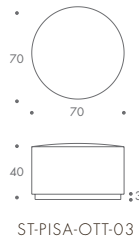

PISARRO

Pisarro

Pisarro is a simple and versatile piece with delightful stitching detail etched subtly around the top. Standing on a circular show wood base, this piece lends an element of timeless sophistication to most interior styles. This unique piece has been used in various luxurious commercial and domestic settings.

THE SOFA & CHAIR COMPANY
LONDON

PISARRO

ST-PISA-OTT-01	40 W x 40 D x 45 H
ST-PISA-OTT-02	45 W x 45 D x 45 H
ST-PISA-OTT-03	70 W x 70 D x 40 H
ST-PISA-OTT-04	80 W x 80 D x 40 H
ST-PISA-OTT-05	90 W x 90 D x 40 H
ST-PISA-OTT-06	100 W x 100 D x 40 H
ST-PISA-OTT-07	120 W x 120 D x 40 H