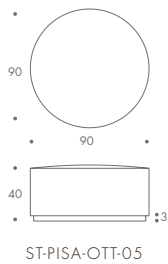

PISARRO

Pisarro

Pisarro is a simple and versatile piece with delightful stitching detail etched subtly around the top. Standing on a circular show wood base, this piece lends an element of timeless sophistication to most interior styles. This unique piece has been used in various luxurious commercial and domestic settings.

THE SOFA & CHAIR COMPANY
LONDON

PISARRO

ST-PISA-OTT-01	40 W x 40 D x 45 H
ST-PISA-OTT-02	45 W x 45 D x 45 H
ST-PISA-OTT-03	70 W x 70 D x 40 H
ST-PISA-OTT-04	80 W x 80 D x 40 H
ST-PISA-OTT-05	90 W x 90 D x 40 H
ST-PISA-OTT-06	100 W x 100 D x 40 H
ST-PISA-OTT-07	120 W x 120 D x 40 H