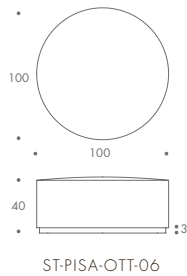

PISARRO

Pisarro

Pisarro is a simple and versatile piece with delightful stitching detail etched subtly around the top. Standing on a circular show wood base, this piece lends an element of timeless sophistication to most interior styles. This unique piece has been used in various luxurious commercial and domestic settings.

THE SOFA & CHAIR COMPANY
LONDON

PISARRO

ST-PISA-OTT-01	40 W x 40 D x 45 H
ST-PISA-OTT-02	45 W x 45 D x 45 H
ST-PISA-OTT-03	70 W x 70 D x 40 H
ST-PISA-OTT-04	80 W x 80 D x 40 H
ST-PISA-OTT-05	90 W x 90 D x 40 H
ST-PISA-OTT-06	100 W x 100 D x 40 H
ST-PISA-OTT-07	120 W x 120 D x 40 H