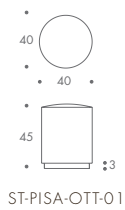

PISARRO

Pisarro

Pisarro is a simple and versatile piece with delightful stitching detail etched subtly around the top. Standing on a circular show wood base, this piece lends an element of timeless sophistication to most interior styles. This unique piece has been used in various luxurious commercial and domestic settings.

THE SOFA & CHAIR COMPANY
LONDON

PISARRO

ST-PISA-OTT-01	40 W x 40 D x 45 H
ST-PISA-OTT-02	45 W x 45 D x 45 H
ST-PISA-OTT-03	70 W x 70 D x 40 H
ST-PISA-OTT-04	80 W x 80 D x 40 H
ST-PISA-OTT-05	90 W x 90 D x 40 H
ST-PISA-OTT-06	100 W x 100 D x 40 H
ST-PISA-OTT-07	120 W x 120 D x 40 H