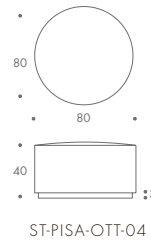

PISARRO

Pisarro

Pisarro is a simple and versatile piece with delightful stitching detail etched subtly around the top. Standing on a circular show wood base, this piece lends an element of timeless sophistication to most interior styles. This unique piece has been used in various luxurious commercial and domestic settings.

THE SOFA & CHAIR COMPANY
LONDON

PISARRO

ST-PISA-OTT-01	40 W x 40 D x 45 H
ST-PISA-OTT-02	45 W x 45 D x 45 H
ST-PISA-OTT-03	70 W x 70 D x 40 H
ST-PISA-OTT-04	80 W x 80 D x 40 H
ST-PISA-OTT-05	90 W x 90 D x 40 H
ST-PISA-OTT-06	100 W x 100 D x 40 H
ST-PISA-OTT-07	120 W x 120 D x 40 H