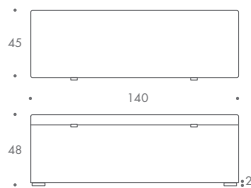

ST-YALE-OTT-05