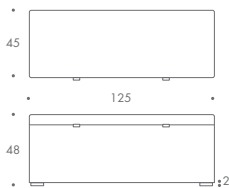

ST-YALE-OTT-04