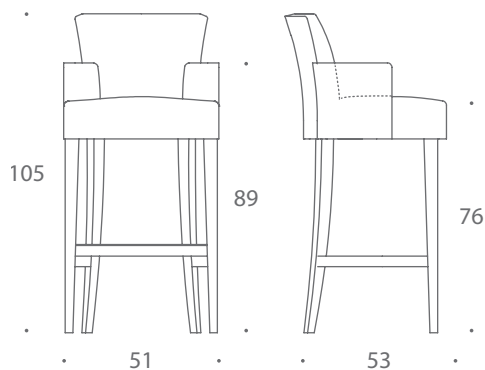

• 4-5 ROSLIN ROAD,
• LONDON W3 8DH
• 02087528933

www.thesofaandchair.co.uk

PARIS BAR STOOLS 04 - WITH ARMS