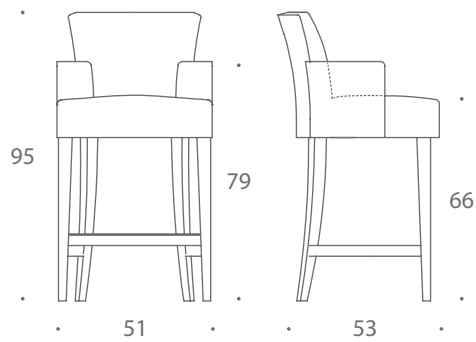

THE SOFA & CHAIR COMPANY
LONDON

PARIS CARVER BAR STOOLS

The Paris Bar stool (with arms) with its sleek curved back and comfortable low arms continues to be a best seller. From the solid beech wood frame to the durable show wood finish these stools are equally suitable for both domestic and commercial settings. Also available without arms and as a carver chair, dining chair and dining bench.