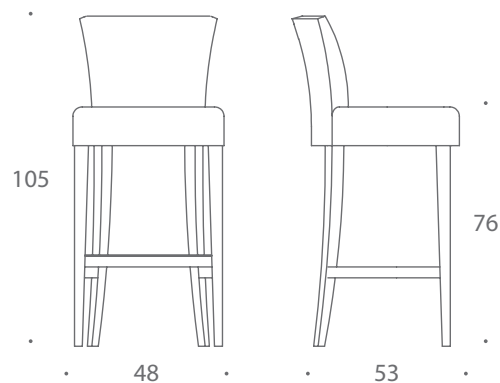

The Paris is available with or without arms and as a carver chair, dining chair and dining bench.

PARIS BAR STOOL 01

PARIS BAR STOOL 02

• 4-5 ROSLIN ROAD,
• LONDON W3 8DH
• 02087528933

www.thesofaandchair.co.uk