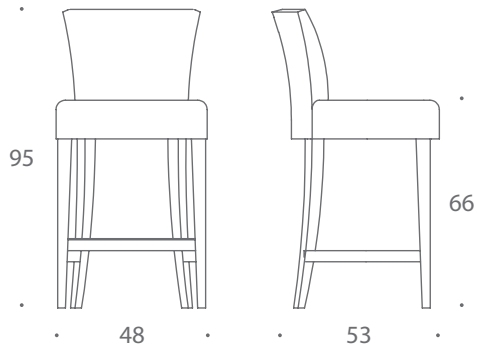

The Paris is available with or without arms and as a carver chair, dining chair and dining bench.

PARIS BAR STOOL 01

PARIS BAR STOOL 02

• 4-5 ROSLIN ROAD,
• LONDON W3 8DH
• 02087528933

www.thesofaandchair.co.uk