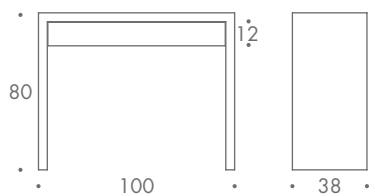

Single Drawer

ST-SOHO-CNS-01