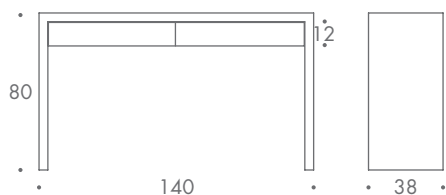

Double Drawer

ST-SOHO-CNS-04

SOHO CONSOLE

ST-LORE-DAY-01	100 W x 38 D x 80 H
ST-LORE-DAY-02	120 W x 38 D x 80 H
ST-LORE-DAY-03	140 W x 38 D x 80 H