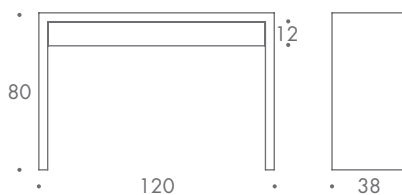

Single Drawer

ST-SOHO-CNS-02