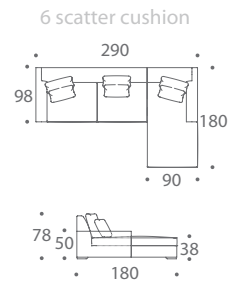

THE SOFA & CHAIR COMPANY
LONDON

ROTHKO
CORNER SOFAS

Rothko is a contemporary low arm corner group of generous proportions with excellent comfort provided by its foam wrapped feather and down seat cushions and feather and down scatters. Rothko has removable arms and legs for ease of delivery. There are 12 different combinations of corner units with sofas, chairs and stools to match.

COMPOSITION 01

COMPOSITION 02

COMPOSITION 03

COMPOSITION 04

COMPOSITION 05

COMPOSITION 06

COMPOSITION 07

COMPOSITION 08