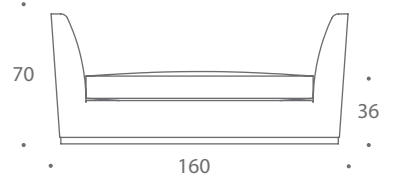

LORENZO DAY BED 02