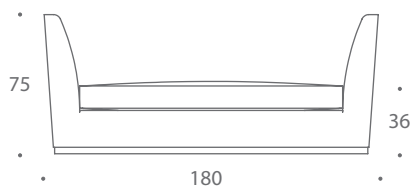

LORENZO DAY BED 03