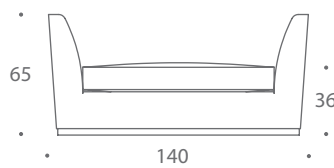

THE SOFA & CHAIR COMPANY
LONDON

LORENZO
DAY BEDS

With its gently splayed arms and elegant show-wood plinth the Lorenzo day bed offers an exceptional level of comfort. The luxurious seating experience is enhanced by its reversible foam wrapped feather and down seat cushion. The Lorenzo day bed has become synonymous with elegant living and high end luxury.