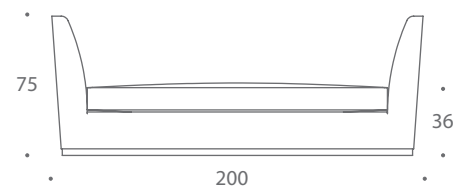

LORENZO DAY BED 04

• 4-5 ROSLIN ROAD,
• LONDON W3 8DH
• 02087528933

www.thesofaandchair.co.uk