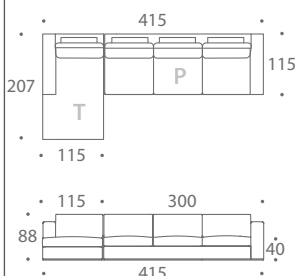

COMPOSITION 56

COMPOSITION 57

COMPOSITION 58

BRAQUE LARGE
MODULAR SOFAS

The Italian inspired Braque Large is a beautiful modern design. The sumptuous foam wrapped feather and down seat cushions and feather and down back cushions create a luxurious seating experience. The ten different pieces in the collection provide endless scope to design your own personal seating arrangement.