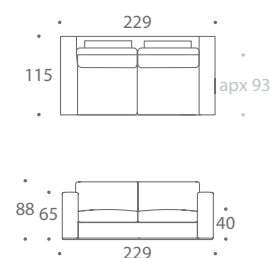

OTTOMAN 02

OTTOMAN 04

3 SEAT SOFA

2.5 SEAT SOFA

2 SEAT SOFA

LOVE SEAT

BRAQUE LARGE
MODULAR SOFAS

The Italian inspired Braque Large is a beautiful modern design. The sumptuous foam wrapped feather and down seat cushions and feather and down back cushions create a luxurious seating experience. The ten different pieces in the collection provide endless scope to design your own personal seating arrangement.