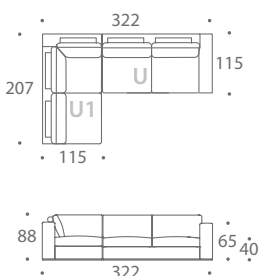

COMPOSITION 55