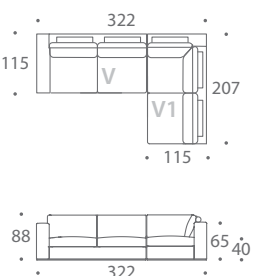

COMPOSITION 56

COMPOSITION 57

COMPOSITION 58

BRAQUE LARGE
MODULAR SOFAS

The Italian inspired Braque Large is a beautiful modern design. The sumptuous foam wrapped feather and down seat cushions and feather and down back cushions create a luxurious seating experience. The ten different pieces in the collection provide endless scope to design your own personal seating arrangement.