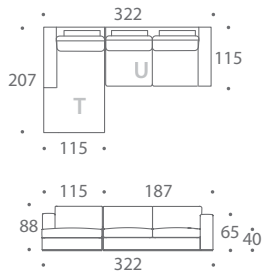

THE SOFA & CHAIR COMPANY
LONDON

COMPOSITION 51