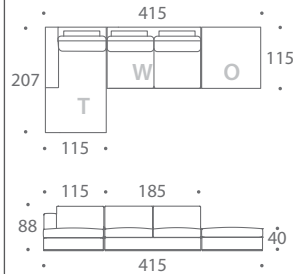

COMPOSITION 53