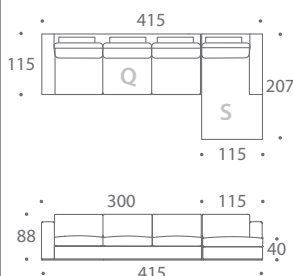

COMPOSITION 56

COMPOSITION 57

COMPOSITION 58

BRAQUE LARGE
MODULAR SOFAS

The Italian inspired Braque Large is a beautiful modern design. The sumptuous foam wrapped feather and down seat cushions and feather and down back cushions create a luxurious seating experience. The ten different pieces in the collection provide endless scope to design your own personal seating arrangement.