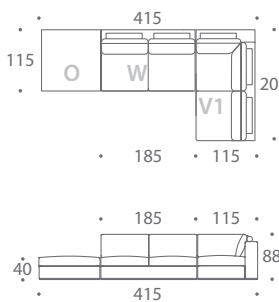

COMPOSITION 60