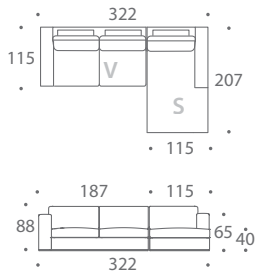

COMPOSITION 52