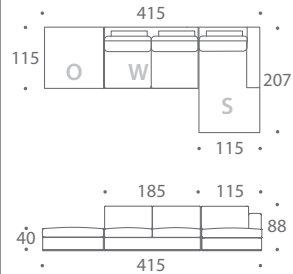

COMPOSITION 54