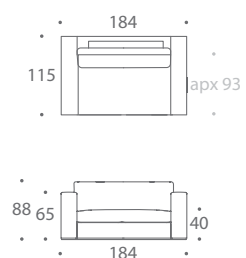

OTTOMAN 02

OTTOMAN 04

3 SEAT SOFA

2.5 SEAT SOFA

2 SEAT SOFA

LOVE SEAT

BRAQUE LARGE
MODULAR SOFAS

The Italian inspired Braque Large is a beautiful modern design. The sumptuous foam wrapped feather and down seat cushions and feather and down back cushions create a luxurious seating experience. The ten different pieces in the collection provide endless scope to design your own personal seating arrangement.