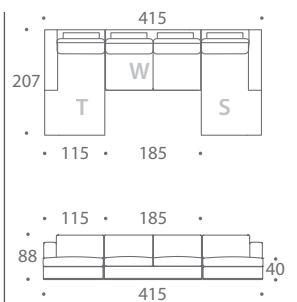

COMPOSITION 61