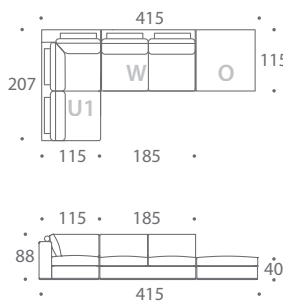

COMPOSITION 56

COMPOSITION 57

COMPOSITION 58

BRAQUE LARGE
MODULAR SOFAS

The Italian inspired Braque Large is a beautiful modern design. The sumptuous foam wrapped feather and down seat cushions and feather and down back cushions create a luxurious seating experience. The ten different pieces in the collection provide endless scope to design your own personal seating arrangement.