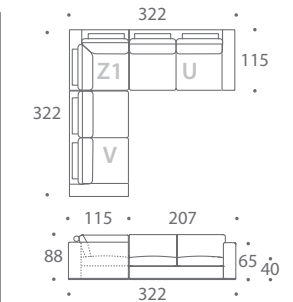

COMPOSITION 62