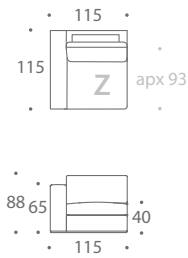

THE SOFA & CHAIR COMPANY
LONDON

MODULE Z