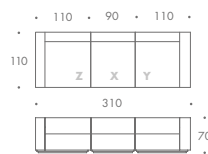

MODULE T

COMPOSITION 51

COMPOSITION 52

COMPOSITION 53

COMPOSITION 54

COMPOSITION 55

COMPOSITION 56

COMPOSITION 60

COMPOSITION 59

COMPOSITION 57

Seat Dimensions

APPROXIMATE ARM WIDTH – 20

ALL MODELS ARE FULLY CUSTOMISABLE IN A RANGE OF FABRICS, LEATHERS AND FINISHES. CONTACT ONE OF OUR SALES ADVISORS TO DISCUSS YOUR REQUIREMENTS.