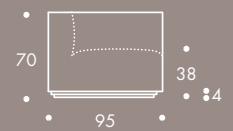

MODULE T

COMPOSITION 51

COMPOSITION 52

COMPOSITION 53

COMPOSITION 54

COMPOSITION 55

COMPOSITION 56

COMPOSITION 60

COMPOSITION 59

COMPOSITION 57

Seat Dimensions

APPROXIMATE ARM WIDTH – 20

ALL MODELS ARE FULLY CUSTOMISABLE IN A RANGE OF FABRICS, LEATHERS AND FINISHES. CONTACT ONE OF OUR SALES ADVISORS TO DISCUSS YOUR REQUIREMENTS.