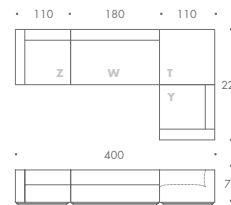

MODULE T

COMPOSITION 51

COMPOSITION 52

COMPOSITION 53

COMPOSITION 54

COMPOSITION 55

COMPOSITION 56

COMPOSITION 60

COMPOSITION 59

COMPOSITION 57

Seat Dimensions

APPROXIMATE ARM WIDTH – 20

ALL MODELS ARE FULLY CUSTOMISABLE IN A RANGE OF FABRICS, LEATHERS AND FINISHES. CONTACT ONE OF OUR SALES ADVISORS TO DISCUSS YOUR REQUIREMENTS.