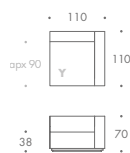

HAYWARD LARGE

A larger version of the Hayward. A stylish addition to our modular range, the Hayward is an incredible versatile sofa system that can be adapted to a wide range of configurations. The seat, backrest and inside arms are filled with foam-wrapped feather and down for luxurious levels of comfort. The sofa's sleek and elegant look is effortless to maintain.

MODULE T	110 W x 110 D x 38 H
MODULE U	110 W x 170 D x 70 H
MODULE V	110 W x 170 D x 70 H
MODULE W	180 W x 110 D x 70 H
MODULE X	90 W x 110 D x 70 H
MODULE Y	110 W x 110 D x 70 H
MODULE Z	110 W x 110 D x 70 H
ARM CHAIR 2	130 W x 110 D x 70 H

MORE MODULES & COMPOSITIONS AVAILABLE

MODULE Y