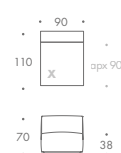

HAYWARD LARGE

A larger version of the Hayward. A stylish addition to our modular range, the Hayward is an incredible versatile sofa system that can be adapted to a wide range of configurations. The seat, backrest and inside arms are filled with foam-wrapped feather and down for luxurious levels of comfort. The sofa's sleek and elegant look is effortless to maintain.

MODULE T	110 W x 110 D x 38 H
MODULE U	110 W x 170 D x 70 H
MODULE V	110 W x 170 D x 70 H
MODULE W	180 W x 110 D x 70 H
MODULE X	90 W x 110 D x 70 H
MODULE Y	110 W x 110 D x 70 H
MODULE Z	110 W x 110 D x 70 H
ARM CHAIR 2	130 W x 110 D x 70 H

MORE MODULES & COMPOSITIONS AVAILABLE

MODULE X