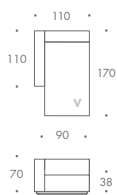

MODULE T	110 W x 110 D x 38 H
MODULE U	110 W x 170 D x 70 H
MODULE V	110 W x 170 D x 70 H
MODULE W	180 W x 110 D x 70 H
MODULE X	90 W x 110 D x 70 H
MODULE Y	110 W x 110 D x 70 H
MODULE Z	110 W x 110 D x 70 H
ARM CHAIR 2	130 W x 110 D x 70 H

MORE MODULES & COMPOSITIONS AVAILABLE

MODULE Z

MODULE Y

MODULE X

MODULE W

MODULE V

MODULE U

ARM CHAIR 2

MODULE T

COMPOSITION 51

COMPOSITION 52

COMPOSITION 53

COMPOSITION 54

COMPOSITION 55

COMPOSITION 56

COMPOSITION 60

COMPOSITION 59

COMPOSITION 57

Seat Dimensions

APPROXIMATE ARM WIDTH – 20

ALL MODELS ARE FULLY CUSTOMISABLE IN A RANGE OF FABRICS, LEATHERS AND FINISHES. CONTACT ONE OF OUR SALES ADVISORS TO DISCUSS YOUR REQUIREMENTS.