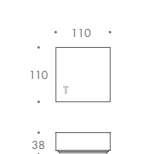

MODULE T	110 W x 110 D x 38 H
MODULE U	110 W x 170 D x 70 H
MODULE V	110 W x 170 D x 70 H
MODULE W	180 W x 110 D x 70 H
MODULE X	90 W x 110 D x 70 H
MODULE Y	110 W x 110 D x 70 H
MODULE Z	110 W x 110 D x 70 H
ARM CHAIR 2	130 W x 110 D x 70 H

MORE MODULES & COMPOSITIONS AVAILABLE

MODULE Z

MODULE Y

MODULE X

MODULE W

MODULE V

MODULE U

ARM CHAIR 2

COMPOSITION 59

COMPOSITION 57

Seat Dimensions

APPROXIMATE ARM WIDTH – 20

ALL MODELS ARE FULLY CUSTOMISABLE IN A RANGE OF FABRICS, LEATHERS AND FINISHES. CONTACT ONE OF OUR SALES ADVISORS TO DISCUSS YOUR REQUIREMENTS.