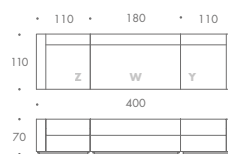

MODULE T

COMPOSITION 51

COMPOSITION 52

COMPOSITION 53

COMPOSITION 54

COMPOSITION 55

COMPOSITION 56

COMPOSITION 60

COMPOSITION 59

COMPOSITION 57

Seat Dimensions

APPROXIMATE ARM WIDTH – 20

ALL MODELS ARE FULLY CUSTOMISABLE IN A RANGE OF FABRICS, LEATHERS AND FINISHES. CONTACT ONE OF OUR SALES ADVISORS TO DISCUSS YOUR REQUIREMENTS.