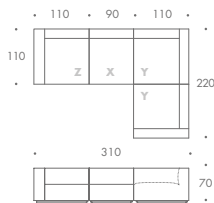

MODULE T

COMPOSITION 51

COMPOSITION 52

COMPOSITION 53

COMPOSITION 54

COMPOSITION 55

COMPOSITION 56

COMPOSITION 60

COMPOSITION 59

COMPOSITION 57

Seat Dimensions

APPROXIMATE ARM WIDTH – 20

ALL MODELS ARE FULLY CUSTOMISABLE IN A RANGE OF FABRICS, LEATHERS AND FINISHES. CONTACT ONE OF OUR SALES ADVISORS TO DISCUSS YOUR REQUIREMENTS.