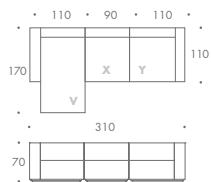

COMPOSITION 51