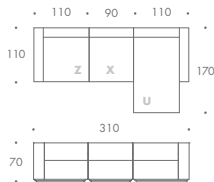

COMPOSITION 52