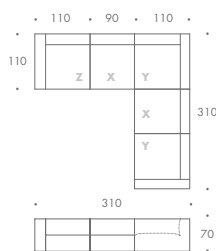

MODULE T

COMPOSITION 51

COMPOSITION 52

COMPOSITION 53

COMPOSITION 54

COMPOSITION 55

COMPOSITION 56

COMPOSITION 60

COMPOSITION 59

COMPOSITION 57

Seat Dimensions

APPROXIMATE ARM WIDTH – 20

ALL MODELS ARE FULLY CUSTOMISABLE IN A RANGE OF FABRICS, LEATHERS AND FINISHES. CONTACT ONE OF OUR SALES ADVISORS TO DISCUSS YOUR REQUIREMENTS.