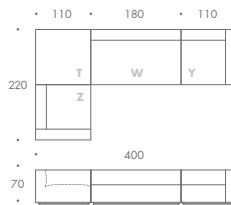

MODULE T

COMPOSITION 51

COMPOSITION 52

COMPOSITION 53

COMPOSITION 54

COMPOSITION 55

COMPOSITION 56

COMPOSITION 60

COMPOSITION 59

COMPOSITION 57

Seat Dimensions

APPROXIMATE ARM WIDTH – 20

ALL MODELS ARE FULLY CUSTOMISABLE IN A RANGE OF FABRICS, LEATHERS AND FINISHES. CONTACT ONE OF OUR SALES ADVISORS TO DISCUSS YOUR REQUIREMENTS.