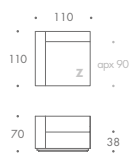

MODULE T	110 W x 110 D x 38 H
MODULE U	110 W x 170 D x 70 H
MODULE V	110 W x 170 D x 70 H
MODULE W	180 W x 110 D x 70 H
MODULE X	90 W x 110 D x 70 H
MODULE Y	110 W x 110 D x 70 H
MODULE Z	110 W x 110 D x 70 H
ARM CHAIR 2	130 W x 110 D x 70 H

MORE MODULES & COMPOSITIONS AVAILABLE

MODULE Z