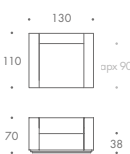

MODULE T	110 W x 110 D x 38 H
MODULE U	110 W x 170 D x 70 H
MODULE V	110 W x 170 D x 70 H
MODULE W	180 W x 110 D x 70 H
MODULE X	90 W x 110 D x 70 H
MODULE Y	110 W x 110 D x 70 H
MODULE Z	110 W x 110 D x 70 H
ARM CHAIR 2	130 W x 110 D x 70 H

MORE MODULES & COMPOSITIONS AVAILABLE

MODULE Z

MODULE Y

MODULE X

MODULE W

MODULE V

MODULE U

ARM CHAIR 2

COMPOSITION 59

COMPOSITION 57

Seat Dimensions

APPROXIMATE ARM WIDTH – 20

ALL MODELS ARE FULLY CUSTOMISABLE IN A RANGE OF FABRICS, LEATHERS AND FINISHES. CONTACT ONE OF OUR SALES ADVISORS TO DISCUSS YOUR REQUIREMENTS.