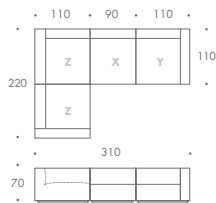

MODULE T

COMPOSITION 51

COMPOSITION 52

COMPOSITION 53

COMPOSITION 54

COMPOSITION 55

COMPOSITION 56

COMPOSITION 60

COMPOSITION 59

COMPOSITION 57

Seat Dimensions

APPROXIMATE ARM WIDTH – 20

ALL MODELS ARE FULLY CUSTOMISABLE IN A RANGE OF FABRICS, LEATHERS AND FINISHES. CONTACT ONE OF OUR SALES ADVISORS TO DISCUSS YOUR REQUIREMENTS.