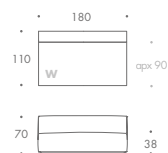

MODULE T	110 W x 110 D x 38 H
MODULE U	110 W x 170 D x 70 H
MODULE V	110 W x 170 D x 70 H
MODULE W	180 W x 110 D x 70 H
MODULE X	90 W x 110 D x 70 H
MODULE Y	110 W x 110 D x 70 H
MODULE Z	110 W x 110 D x 70 H
ARM CHAIR 2	130 W x 110 D x 70 H

MORE MODULES & COMPOSITIONS AVAILABLE

MODULE Z

MODULE Y

MODULE X

MODULE W

MODULE V

MODULE U

ARM CHAIR 2

COMPOSITION 59

COMPOSITION 57

Seat Dimensions

APPROXIMATE ARM WIDTH – 20

ALL MODELS ARE FULLY CUSTOMISABLE IN A RANGE OF FABRICS, LEATHERS AND FINISHES. CONTACT ONE OF OUR SALES ADVISORS TO DISCUSS YOUR REQUIREMENTS.