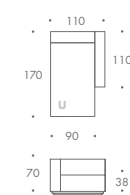

MODULE T	110 W x 110 D x 38 H
MODULE U	110 W x 170 D x 70 H
MODULE V	110 W x 170 D x 70 H
MODULE W	180 W x 110 D x 70 H
MODULE X	90 W x 110 D x 70 H
MODULE Y	110 W x 110 D x 70 H
MODULE Z	110 W x 110 D x 70 H
ARM CHAIR 2	130 W x 110 D x 70 H

MORE MODULES & COMPOSITIONS AVAILABLE

MODULE Z

MODULE Y

MODULE X

MODULE W

MODULE V

MODULE U

ARM CHAIR 2

COMPOSITION 59

COMPOSITION 57

Seat Dimensions

APPROXIMATE ARM WIDTH – 20

ALL MODELS ARE FULLY CUSTOMISABLE IN A RANGE OF FABRICS, LEATHERS AND FINISHES. CONTACT ONE OF OUR SALES ADVISORS TO DISCUSS YOUR REQUIREMENTS.