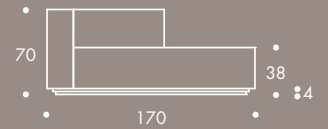

MORE MODULES & COMPOSITIONS AVAILABLE

MODULE A

MODULE B

MODULE E

MODULE F

ARM CHAIR

MODULE G

Seat Dimensions

APPROXIMATE ARM WIDTH – 20

ALL MODELS ARE FULLY CUSTOMISABLE IN A RANGE OF FABRICS, LEATHERS AND FINISHES. CONTACT ONE OF OUR SALES ADVISORS TO DISCUSS YOUR REQUIREMENTS.

© THE SOFA AND CHAIR COMPANY LTD.