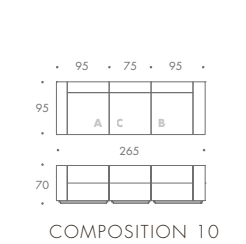

MODULE A	95 W x 95 D x 70 H
MODULE B	95 W x 95 D x 70 H
MODULE C	75 W x 95 D x 70 H
MODULE D	150 W x 95 D x 70 H
MODULE E	95 W x 170 D x 70 H
MODULE F	95 W x 170 D x 70 H
MODULE G	95 W x 95 D x 38 H
ARM CHAIR	115 W x 95 D x 70 H

MORE MODULES & COMPOSITIONS AVAILABLE

MODULE A

MODULE B

MODULE E

MODULE F

ARM CHAIR

MODULE G

Seat Dimensions

APPROXIMATE ARM WIDTH – 20

ALL MODELS ARE FULLY CUSTOMISABLE IN A RANGE OF FABRICS, LEATHERS AND FINISHES. CONTACT ONE OF OUR SALES ADVISORS TO DISCUSS YOUR REQUIREMENTS.

© THE SOFA AND CHAIR COMPANY LTD.