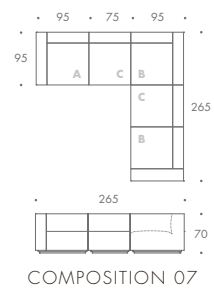

MODULE A	95 W x 95 D x 70 H
MODULE B	95 W x 95 D x 70 H
MODULE C	75 W x 95 D x 70 H
MODULE D	150 W x 95 D x 70 H
MODULE E	95 W x 170 D x 70 H
MODULE F	95 W x 170 D x 70 H
MODULE G	95 W x 95 D x 38 H
ARM CHAIR	115 W x 95 D x 70 H

MORE MODULES & COMPOSITIONS AVAILABLE

MODULE A

MODULE B

MODULE E

MODULE F

ARM CHAIR

MODULE G

Seat Dimensions

APPROXIMATE ARM WIDTH – 20

ALL MODELS ARE FULLY CUSTOMISABLE IN A RANGE OF FABRICS, LEATHERS AND FINISHES. CONTACT ONE OF OUR SALES ADVISORS TO DISCUSS YOUR REQUIREMENTS.

© THE SOFA AND CHAIR COMPANY LTD.