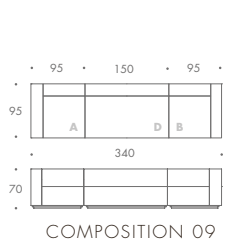

MODULE A	95 W x 95 D x 70 H
MODULE B	95 W x 95 D x 70 H
MODULE C	75 W x 95 D x 70 H
MODULE D	150 W x 95 D x 70 H
MODULE E	95 W x 170 D x 70 H
MODULE F	95 W x 170 D x 70 H
MODULE G	95 W x 95 D x 38 H
ARM CHAIR	115 W x 95 D x 70 H

MORE MODULES & COMPOSITIONS AVAILABLE

MODULE A

MODULE B

MODULE E

MODULE F

ARM CHAIR

MODULE G

Seat Dimensions

APPROXIMATE ARM WIDTH – 20

ALL MODELS ARE FULLY CUSTOMISABLE IN A RANGE OF FABRICS, LEATHERS AND FINISHES. CONTACT ONE OF OUR SALES ADVISORS TO DISCUSS YOUR REQUIREMENTS.

© THE SOFA AND CHAIR COMPANY LTD.