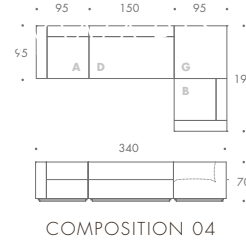

MODULE A	95 W x 95 D x 70 H
MODULE B	95 W x 95 D x 70 H
MODULE C	75 W x 95 D x 70 H
MODULE D	150 W x 95 D x 70 H
MODULE E	95 W x 170 D x 70 H
MODULE F	95 W x 170 D x 70 H
MODULE G	95 W x 95 D x 38 H
ARM CHAIR	115 W x 95 D x 70 H

MORE MODULES & COMPOSITIONS AVAILABLE

MODULE A

MODULE B

MODULE E

MODULE F

ARM CHAIR

MODULE G

Seat Dimensions

APPROXIMATE ARM WIDTH – 20

ALL MODELS ARE FULLY CUSTOMISABLE IN A RANGE OF FABRICS, LEATHERS AND FINISHES. CONTACT ONE OF OUR SALES ADVISORS TO DISCUSS YOUR REQUIREMENTS.

© THE SOFA AND CHAIR COMPANY LTD.