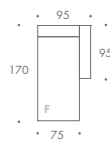

MODULE A	95 W x 95 D x 70 H
MODULE B	95 W x 95 D x 70 H
MODULE C	75 W x 95 D x 70 H
MODULE D	150 W x 95 D x 70 H
MODULE E	95 W x 170 D x 70 H
MODULE F	95 W x 170 D x 70 H
MODULE G	95 W x 95 D x 38 H
ARM CHAIR	115 W x 95 D x 70 H

MORE MODULES & COMPOSITIONS AVAILABLE

MODULE A

MODULE B

MODULE E

MODULE F

ARM CHAIR

MODULE G

Seat Dimensions

APPROXIMATE ARM WIDTH – 20

ALL MODELS ARE FULLY CUSTOMISABLE IN A RANGE OF FABRICS, LEATHERS AND FINISHES. CONTACT ONE OF OUR SALES ADVISORS TO DISCUSS YOUR REQUIREMENTS.

© THE SOFA AND CHAIR COMPANY LTD.