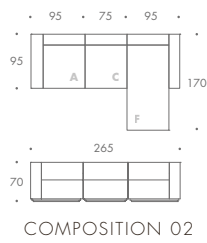

MODULE A	95 W x 95 D x 70 H
MODULE B	95 W x 95 D x 70 H
MODULE C	75 W x 95 D x 70 H
MODULE D	150 W x 95 D x 70 H
MODULE E	95 W x 170 D x 70 H
MODULE F	95 W x 170 D x 70 H
MODULE G	95 W x 95 D x 38 H
ARM CHAIR	115 W x 95 D x 70 H

MORE MODULES & COMPOSITIONS AVAILABLE

MODULE A

MODULE B

MODULE E

MODULE F

ARM CHAIR

MODULE G

Seat Dimensions

APPROXIMATE ARM WIDTH – 20

ALL MODELS ARE FULLY CUSTOMISABLE IN A RANGE OF FABRICS, LEATHERS AND FINISHES. CONTACT ONE OF OUR SALES ADVISORS TO DISCUSS YOUR REQUIREMENTS.

© THE SOFA AND CHAIR COMPANY LTD.