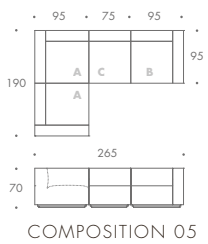

MODULE A	95 W x 95 D x 70 H
MODULE B	95 W x 95 D x 70 H
MODULE C	75 W x 95 D x 70 H
MODULE D	150 W x 95 D x 70 H
MODULE E	95 W x 170 D x 70 H
MODULE F	95 W x 170 D x 70 H
MODULE G	95 W x 95 D x 38 H
ARM CHAIR	115 W x 95 D x 70 H

MORE MODULES & COMPOSITIONS AVAILABLE

MODULE A

MODULE B

MODULE E

MODULE F

ARM CHAIR

MODULE G

Seat Dimensions

APPROXIMATE ARM WIDTH – 20

ALL MODELS ARE FULLY CUSTOMISABLE IN A RANGE OF FABRICS, LEATHERS AND FINISHES. CONTACT ONE OF OUR SALES ADVISORS TO DISCUSS YOUR REQUIREMENTS.

© THE SOFA AND CHAIR COMPANY LTD.