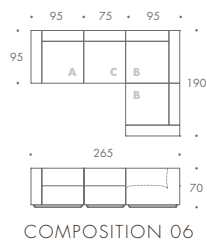

MODULE A	95 W x 95 D x 70 H
MODULE B	95 W x 95 D x 70 H
MODULE C	75 W x 95 D x 70 H
MODULE D	150 W x 95 D x 70 H
MODULE E	95 W x 170 D x 70 H
MODULE F	95 W x 170 D x 70 H
MODULE G	95 W x 95 D x 38 H
ARM CHAIR	115 W x 95 D x 70 H

MORE MODULES & COMPOSITIONS AVAILABLE

MODULE A

MODULE B

MODULE E

MODULE F

ARM CHAIR

MODULE G

Seat Dimensions

APPROXIMATE ARM WIDTH – 20

ALL MODELS ARE FULLY CUSTOMISABLE IN A RANGE OF FABRICS, LEATHERS AND FINISHES. CONTACT ONE OF OUR SALES ADVISORS TO DISCUSS YOUR REQUIREMENTS.

© THE SOFA AND CHAIR COMPANY LTD.