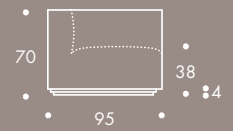

MORE MODULES & COMPOSITIONS AVAILABLE

MODULE A

MODULE B

MODULE E

MODULE F

ARM CHAIR

MODULE G

Seat Dimensions

APPROXIMATE ARM WIDTH – 20

ALL MODELS ARE FULLY CUSTOMISABLE IN A RANGE OF FABRICS, LEATHERS AND FINISHES. CONTACT ONE OF OUR SALES ADVISORS TO DISCUSS YOUR REQUIREMENTS.

© THE SOFA AND CHAIR COMPANY LTD.