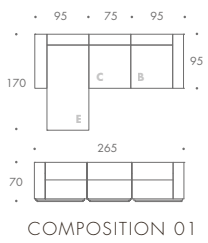

MODULE A	95 W x 95 D x 70 H
MODULE B	95 W x 95 D x 70 H
MODULE C	75 W x 95 D x 70 H
MODULE D	150 W x 95 D x 70 H
MODULE E	95 W x 170 D x 70 H
MODULE F	95 W x 170 D x 70 H
MODULE G	95 W x 95 D x 38 H
ARM CHAIR	115 W x 95 D x 70 H

MORE MODULES & COMPOSITIONS AVAILABLE

MODULE A

MODULE B

MODULE E

MODULE F

ARM CHAIR

MODULE G

Seat Dimensions

APPROXIMATE ARM WIDTH – 20

ALL MODELS ARE FULLY CUSTOMISABLE IN A RANGE OF FABRICS, LEATHERS AND FINISHES. CONTACT ONE OF OUR SALES ADVISORS TO DISCUSS YOUR REQUIREMENTS.

© THE SOFA AND CHAIR COMPANY LTD.