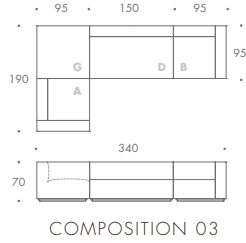

MODULE A	95 W x 95 D x 70 H
MODULE B	95 W x 95 D x 70 H
MODULE C	75 W x 95 D x 70 H
MODULE D	150 W x 95 D x 70 H
MODULE E	95 W x 170 D x 70 H
MODULE F	95 W x 170 D x 70 H
MODULE G	95 W x 95 D x 38 H
ARM CHAIR	115 W x 95 D x 70 H

MORE MODULES & COMPOSITIONS AVAILABLE

MODULE A

MODULE B

MODULE E

MODULE F

ARM CHAIR

MODULE G

Seat Dimensions

APPROXIMATE ARM WIDTH – 20

ALL MODELS ARE FULLY CUSTOMISABLE IN A RANGE OF FABRICS, LEATHERS AND FINISHES. CONTACT ONE OF OUR SALES ADVISORS TO DISCUSS YOUR REQUIREMENTS.

© THE SOFA AND CHAIR COMPANY LTD.